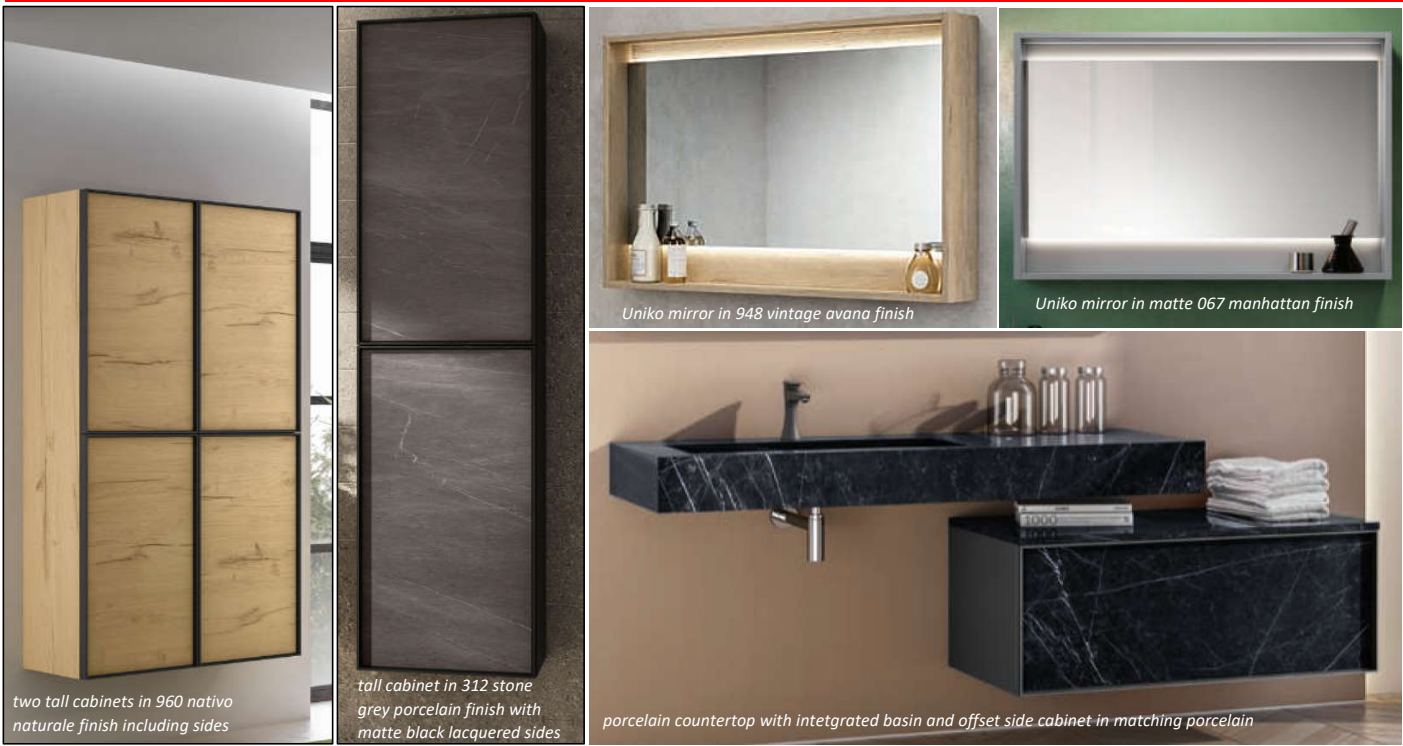

two tall cabinets in 960 nativo naturale finish including sides

tall cabinet in 312 stone grey porcelain finish with matte black lacquered sides

Uniko mirror in 948 vintage avana finish

Uniko mirror in matte 067 manhattan finish

porcelain countertop with integrated basin and offset side cabinet in matching porcelain

Class Two-Door 160 cm (63") Tall Storage Cabinets with Door Fronts in Matte black Metal Frames

item no.

CLASS-TALLCAB-160-??	160 cm (63") H x 40cm (15-3/4") W x 37cm (14-5/8") D

***Can be mounted side by side (see above)

Uniko Backlit LED Wood frame mirror with shelf

item no.

UNIKO-M-7070-??	70 x 70 cm (27-1/2")
UNIKO-M-7090-??	70 x 90 cm (27-1/2" x 35-3/8")
UNIKO-M-70100-??	70 x 100 cm (27-1/2" x 39-3/8")
UNIKO-M-70120-??	70 x 120 cm (27-1/2" x 47-1/4")
UNIKO-M-70140-??	70 x 140 cm (27-1/2" x 55-1/8")
UNIKO-M-70160-??	70 x 160 cm (27-1/2" x 63")

must be hard wired to wall switch

- light temperature is 4000 kelvin

Class Pcelain Countertops with Integrated Basin

CLASS-POR-TOP-60	60 cm (23-5/8")
CLASS-POR-TOP-80	80 cm (31-1/2")
CLASS-POR-TOP-100	100 cm (39-3/8")
CLASS-POR-TOP-120	120 cm (47-1/4")

-specify 1, 2 or 3 hole, no hole also available with surcharge- item no.

-porcelain side cabinets with porcelain 3/4" thick tops may be used as shown above