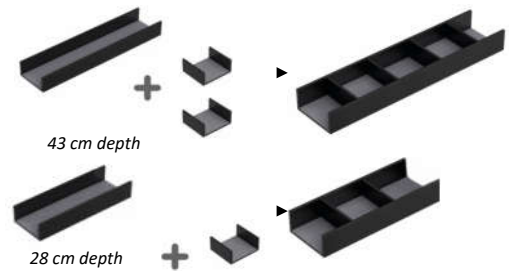

\*\*\*Can be mounted side by side (see above)

**Uniko** Backlit LED Wood frame mirror with shelf

item no.

UNIKO-M-7070-??	70 x 70 cm (27-1/2")
UNIKO-M-7090-??	70 x 90 cm (27-1/2" x 35-3/8")
UNIKO-M-70100-??	70 x 100 cm (27-1/2" x 39-3/8")
UNIKO-M-70120-??	70 x 120 cm (27-1/2" x 47-1/4")
UNIKO-M-70140-??	70 x 140 cm (27-1/2" x 55-1/8")
UNIKO-M-70160-??	70 x 160 cm (27-1/2" x 63")

\*\*\*must be hard wired to wall switch\*\*\*

- light temperature is 4000 kelvin

**Class** Pcelain Countertops with Integrated Basin

CLASS-POR-TOP-60	60 cm (23-5/8")
CLASS-POR-TOP-80	80 cm (31-1/2")
CLASS-POR-TOP-100	100 cm (39-3/8")
CLASS-POR-TOP-120	120 cm (47-1/4")

-specify 1, 2 or 3 hole, no hole also available with surcharge- item no.

-porcelain side cabinets with porcelain 3/4" thick tops may be used as shown above

**Drawer Accessories (for Open, Underground, Class, Onda, Q-Line and Stratos Vanities)**

ROW-MTL-43	metal tray with two movable dividers with anti-slip mats-43 cm depth
ROW-MTL-28	metal tray with one movable divider with anti-slip mats-28 cm depth

-depths 43 cm (16-7/8") and 28 cm (11")

ROW-OAK-43	oak organizer with three black dividers with anti-slip mats-43 cm depth
ROW-OAK-28	oak organizer with two dividers with anti-slip mats-28 cm depth