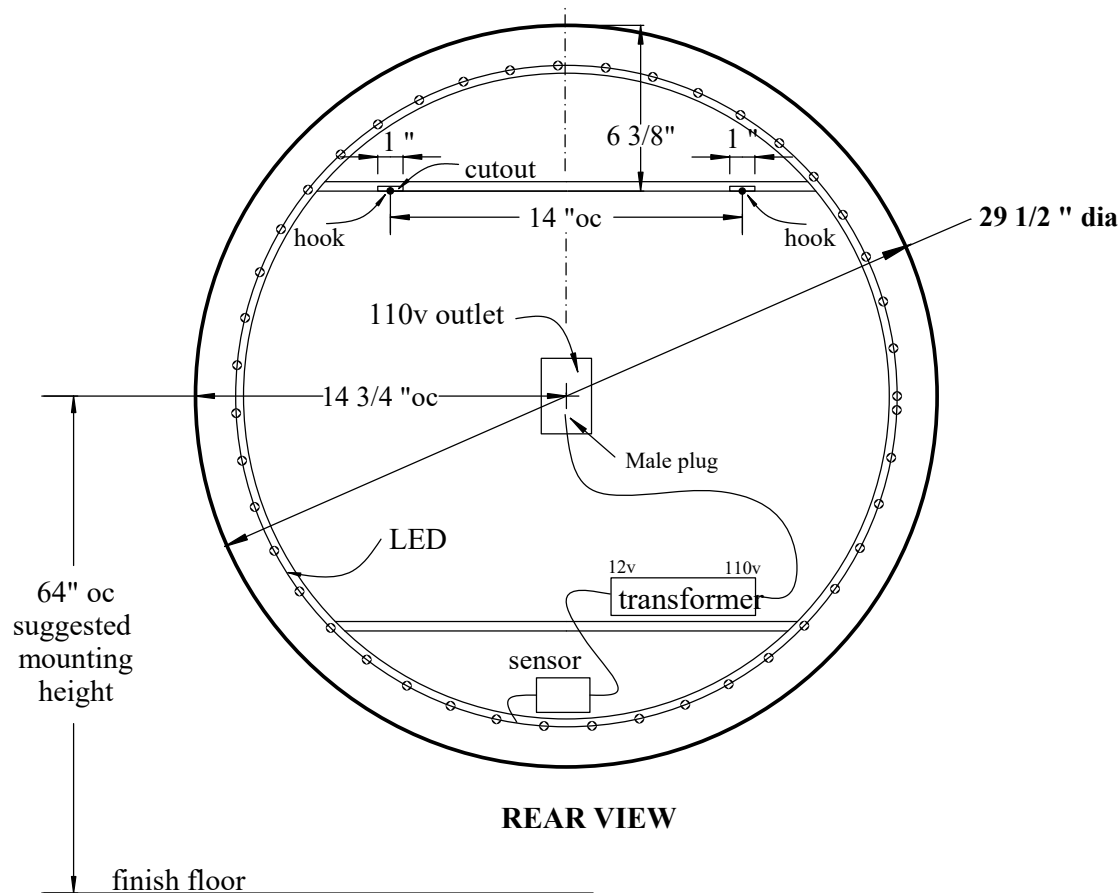

HASTINGS TILE & BATH

Botte 75cm Mirror

- ... Round Backlit LED mirror , 29 1/2" dia.
- ... Includes on/off sensor w/ nightlight
- ... Electrical components are US compliant

**H**

**HASTINGS TILE & BATH**

## **Botte 75cm Mirror**

- ... Round Backlit LED mirror, 29 1/2" dia.
- ... Includes on/off sensor w/ nightlight
- ... Electrical components are US compliant

**FRONT VIEW**

**711-8 Koehler Ave, Ronkonkoma, NY, 11779**