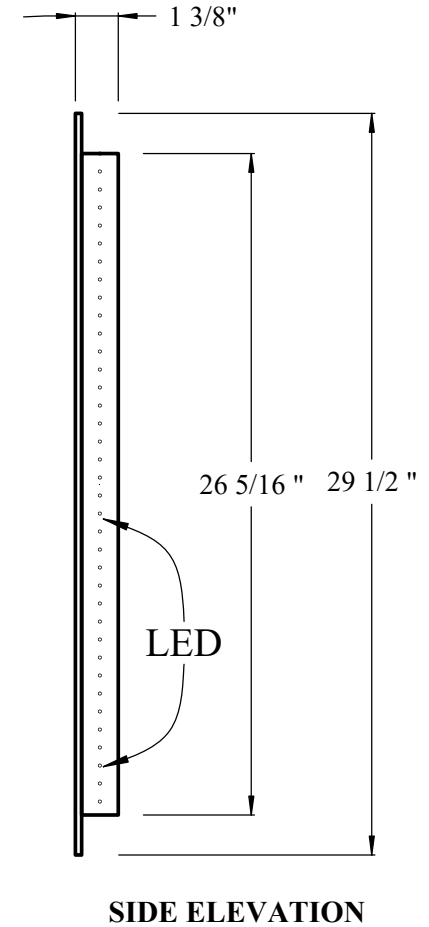

HASTINGS TILE & BATH

Botte 75cm Mirror

- ... Round Backlit LED mirror , 29 1/2" dia.
- ... Includes on/off sensor w/ nightlight
- ... Electrical components are US compliant

**H**

**HASTINGS TILE & BATH**

## **Botte 75cm Mirror**

- ... Round Backlit LED mirror, 29 1/2" dia.
- ... Includes on/off sensor w/ nightlight
- ... Electrical components are US compliant

**FRONT VIEW**

**711-8 Koehler Ave, Ronkonkoma, NY, 11779**