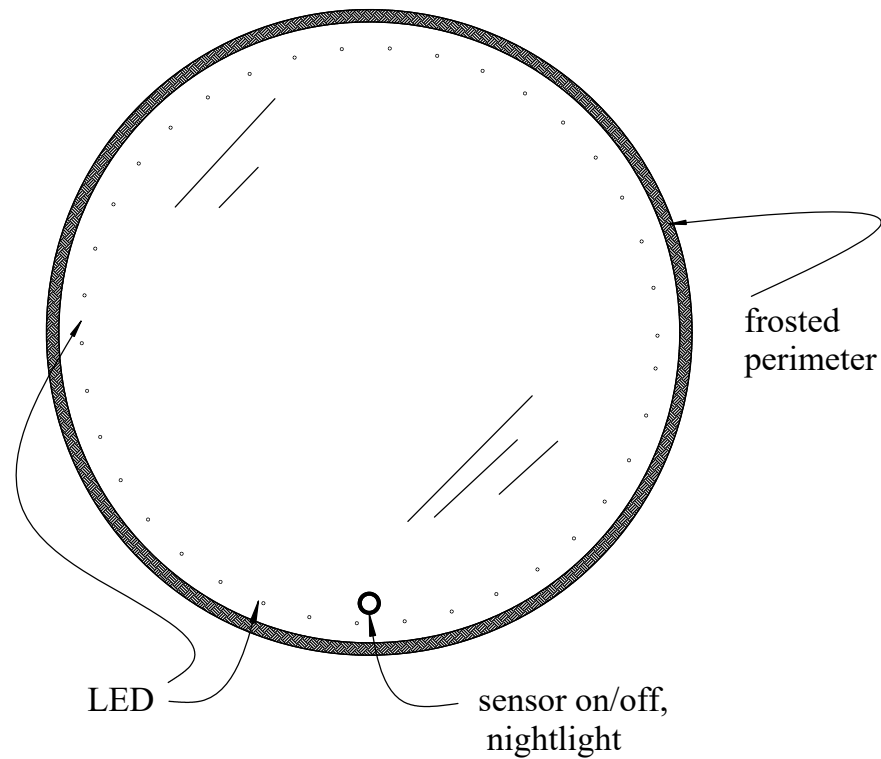

HASTINGS TILE & BATH

Botte 75cm Mirror

- ... Round Backlit LED mirror , 29 1/2" dia.
- ... Includes on/off sensor w/ nightlight
- ... Electrical components are US compliant

**H**

**HASTINGS TILE & BATH**

## **Botte 75cm Mirror**

- ... Round Backlit LED mirror, 29 1/2" dia.
- ... Includes on/off sensor w/ nightlight
- ... Electrical components are US compliant

**FRONT VIEW**

**711-8 Koehler Ave, Ronkonkoma, NY, 11779**