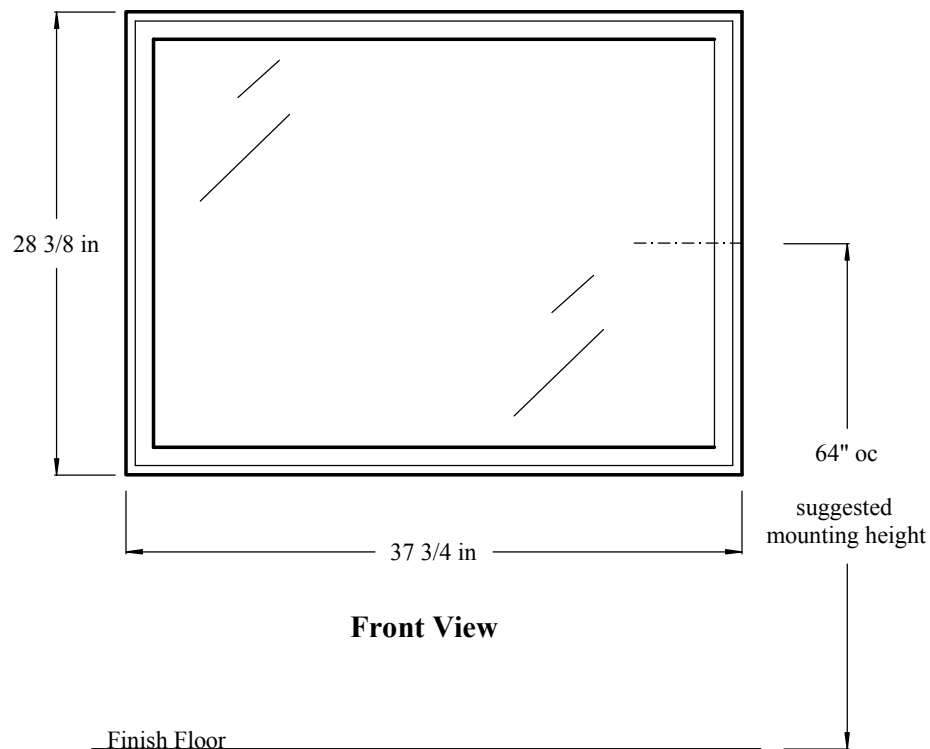

Cadre Mirror

LED - Surface mounted Mirror
 - Code: cadre-m-96
 - Size: 96 x 72cm

Note:
 - Perimeter LED lighting
 - Mirror can be installed in horizontal or vertical position.