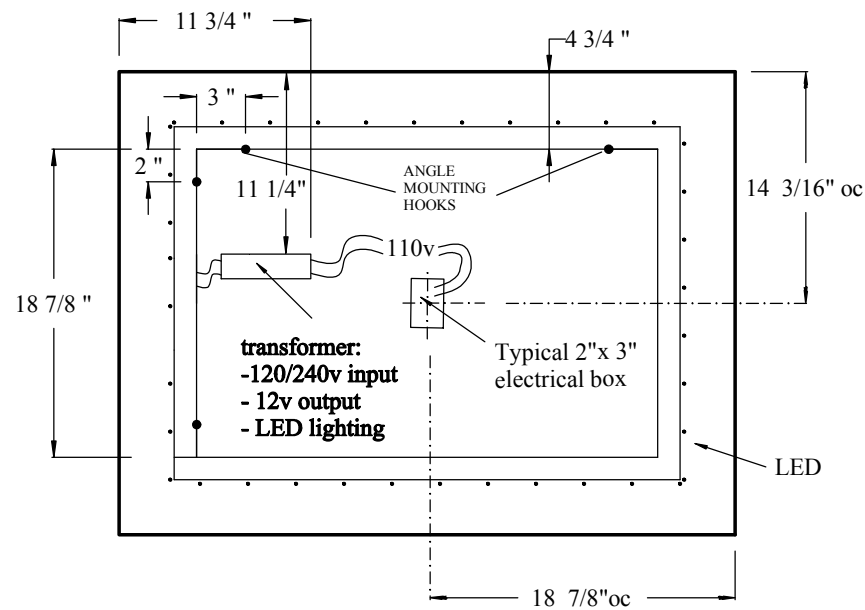

Cadre Mirror

LED - Surface mounted Mirror
 - Code: cadre-m-96
 - Size: 96 x 72cm

Note:
 - Perimeter LED lighting
 - Mirror can be installed in horizontal or vertical position.