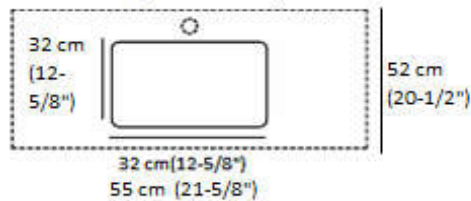

Cristallo Glass Countertops

5/8" thick glossy or matte glass with integrated basin

Countertop lengths are custom - refer to min/max sizing below

Single Basin

Min "L"	Max "L"
<u>85 cm (33-1/2")</u>	<u>220 cm (86-5/8")</u>

Double Basin

Min "L"	Max "L"
<u>160 cm (63")</u>	<u>220 cm (86-5/8")</u>

Basin Styles

Cristallo Glass Countertops

5/8" thick glossy or matte glass with integrated basin

Glossy

Matte/Satin