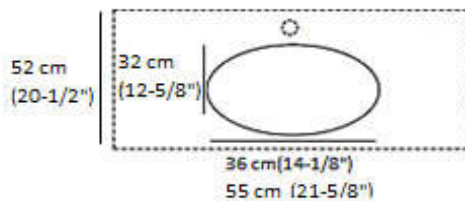

Cristallo Glass Countertops

5/8" thick glossy or matte glass with integrated basin

Countertop lengths are custom - refer to min/max sizing below

Single Basin

Min "L"	Max "L"
<u>85 cm (33-1/2")</u>	<u>220 cm (86-5/8")</u>

Double Basin

Min "L"	Max "L"
<u>160 cm (63")</u>	<u>220 cm (86-5/8")</u>

Basin Styles

Cristallo Glass Countertops

5/8" thick glossy or matte glass with integrated basin

Glossy

Matte/Satin