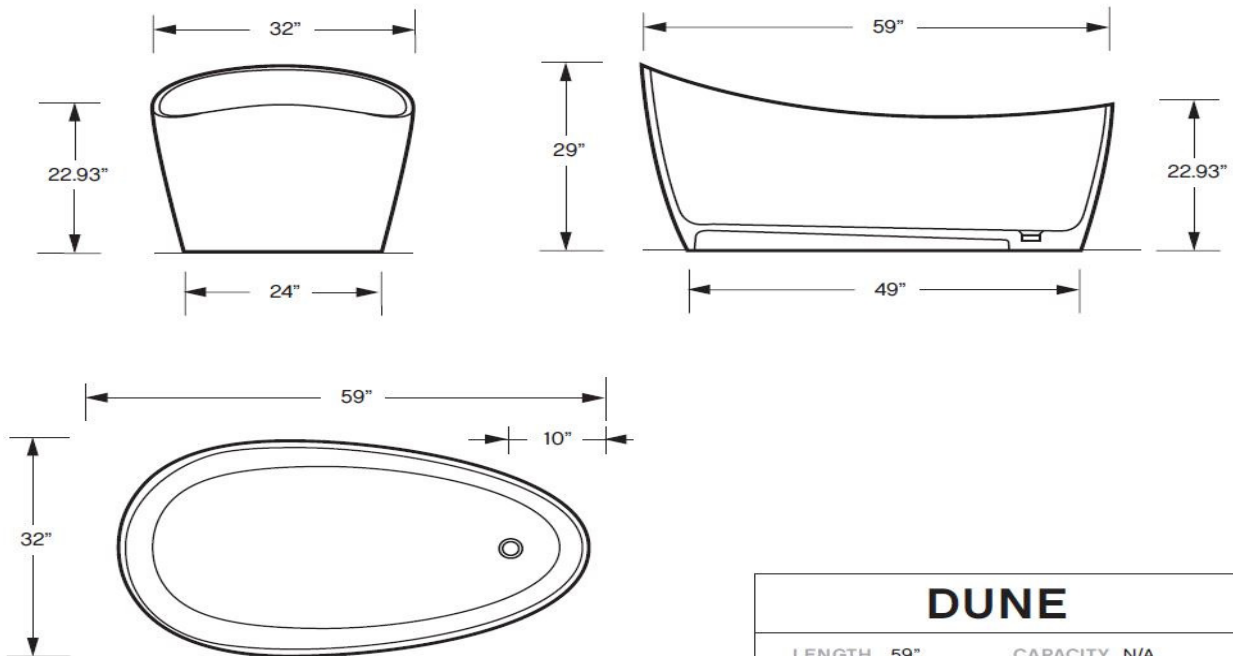

HASTINGS
TILE & BATH

Dune 59 Bath Tub

Product order code DUNE-TUB-59-??

DUNE			
LENGTH	59"	CAPACITY	N/A
WIDTH	32"	DRAIN	Offset
HEIGHT	29"	MODEL #	CA5932FS-01