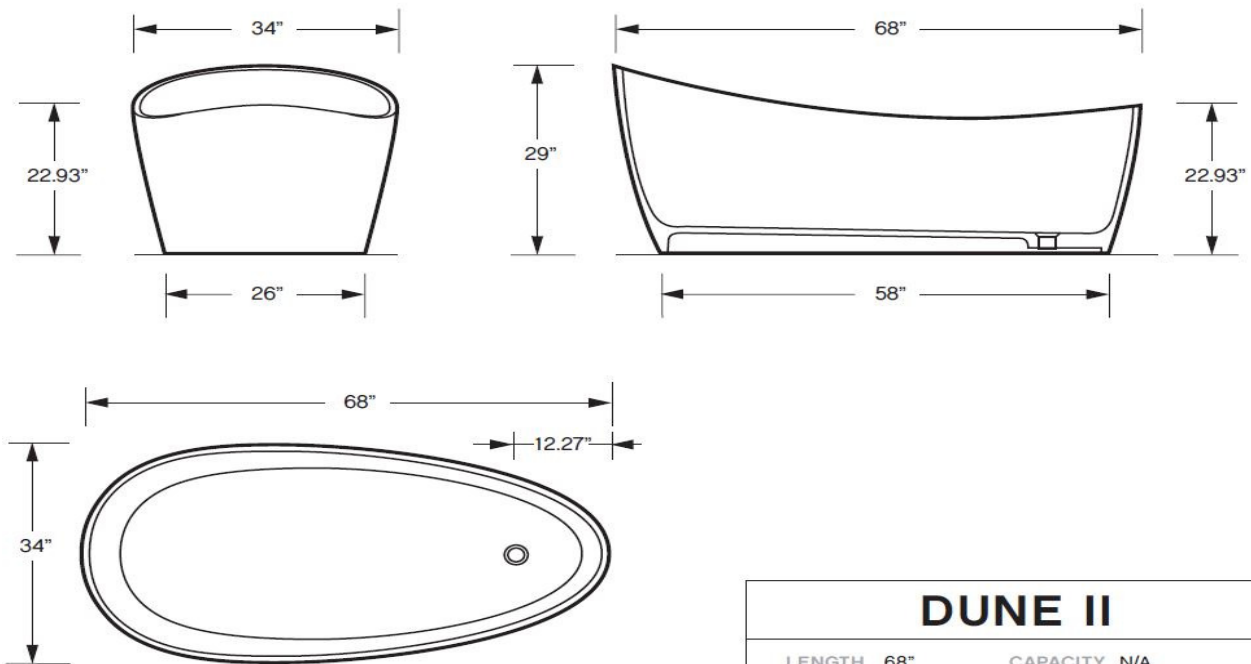

HASTINGS
TILE & BATH

Dune 68 Bath Tub

Product order code DUNE-TUB-68-??

DUNE II			
LENGTH	68"	CAPACITY	N/A
WIDTH	34"	DRAIN	Offset
HEIGHT	29"	MODEL #	CA6834FS-01