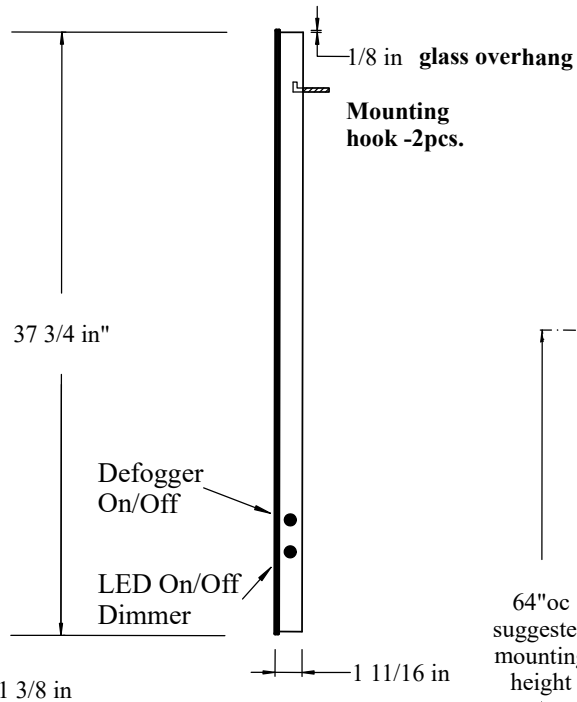

Lady Mirror 96cm x 96cm W/ Switches

- ... dimensions - 37 3/4"(96cm) x 37 3/4"(96cm)
- ... LED lighting
- ... frosted backlit
- ... all electrical components are US compliant
- ... includes defogger
- ... switch for defogger and LED lighting
- ... LED on/off switch also serves as a Dimmer
- ... formerly ST3526

Front View

Section Right Side

Rear View