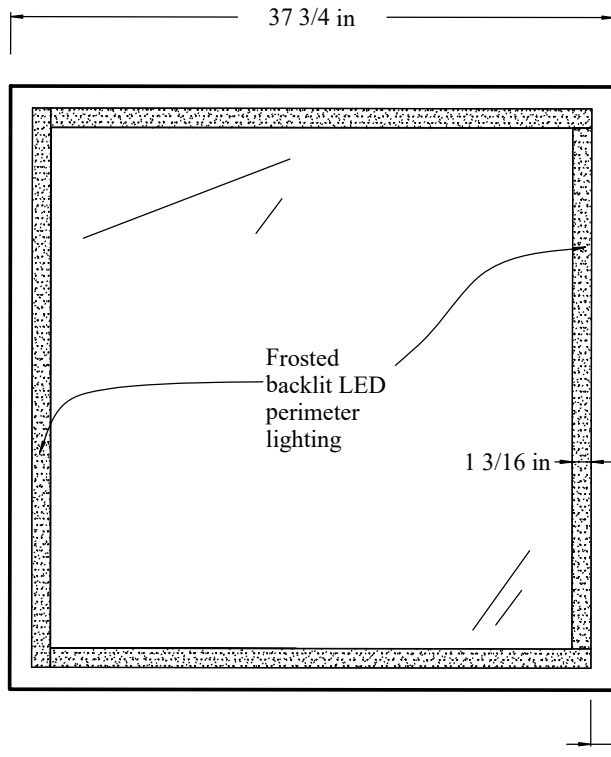

Lady Mirror 96cm x 96cm W/ Switches

- ... dimensions - 37 3/4"(96cm) x 37 3/4"(96cm)
- ... LED lighting
- ... frosted backlit
- ... all electrical components are US compliant
- ... includes defogger
- ... switch for defogger and LED lighting
- ... LED on/off switch also serves as a Dimmer
- ... formerly ST3526

Front View

Section Right Side

Rear View