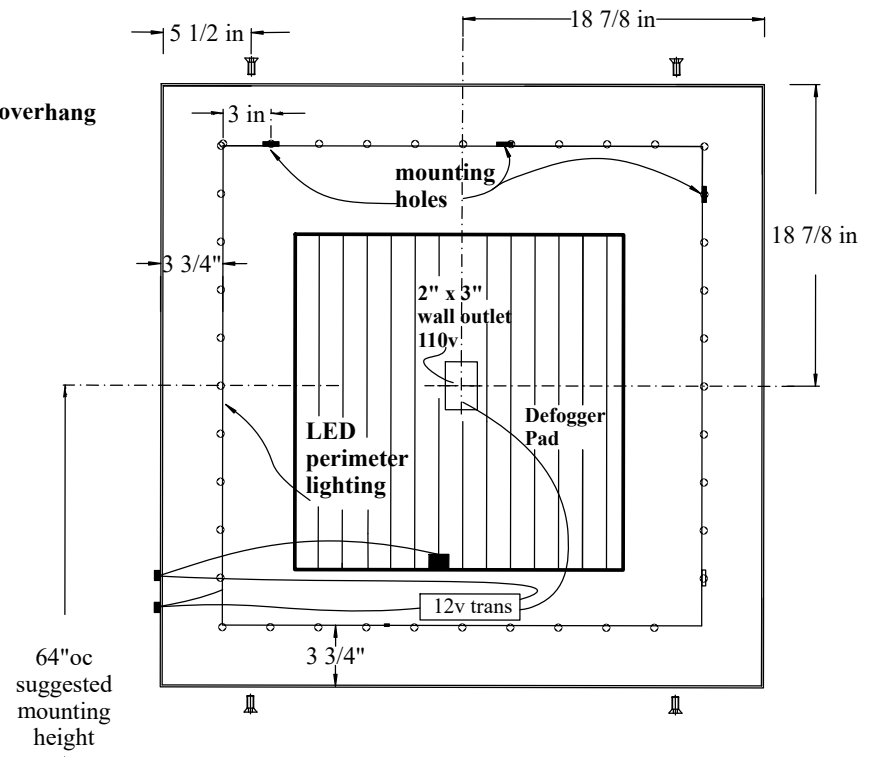

Lady Mirror 96cm x 96cm W/ Switches

- ... dimensions - 37 3/4"(96cm) x 37 3/4"(96cm)
- ... LED lighting
- ... frosted backlit
- ... all electrical components are US compliant
- ... includes defogger
- ... switch for defogger and LED lighting
- ... LED on/off switch also serves as a Dimmer
- ... formerly ST3526

Front View

Section Right Side

Rear View