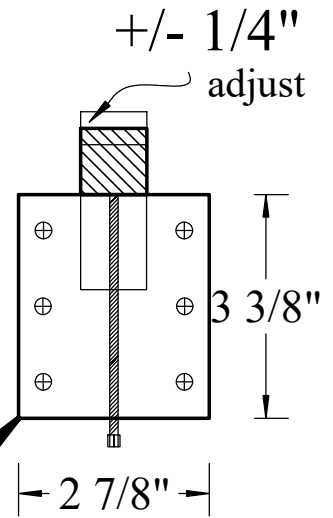

Passion - Mirror

- ... Surface mounted mirror - 60 x 90cm
- ... LED backlit mirror
- ... hard wire to 110v supply
- ... 110v - 12v LED transformer supplied
- ... mounted vertically or horizontally

H

HASTINGS TILE & BATH

Passion - Mirror

- ... Surface mounted mirror - 60 x 90cm
- ... LED backlit mirror
- ... hard wire to 110v supply
- ... 110v - 12v LED transformer supplied
- ... mounted vertically or horizontally

711-8 Koehler Ave, Ronkonkoma, NY, 11779
Customer Service: 1-800-351-0038
www.hastingstilebath.com