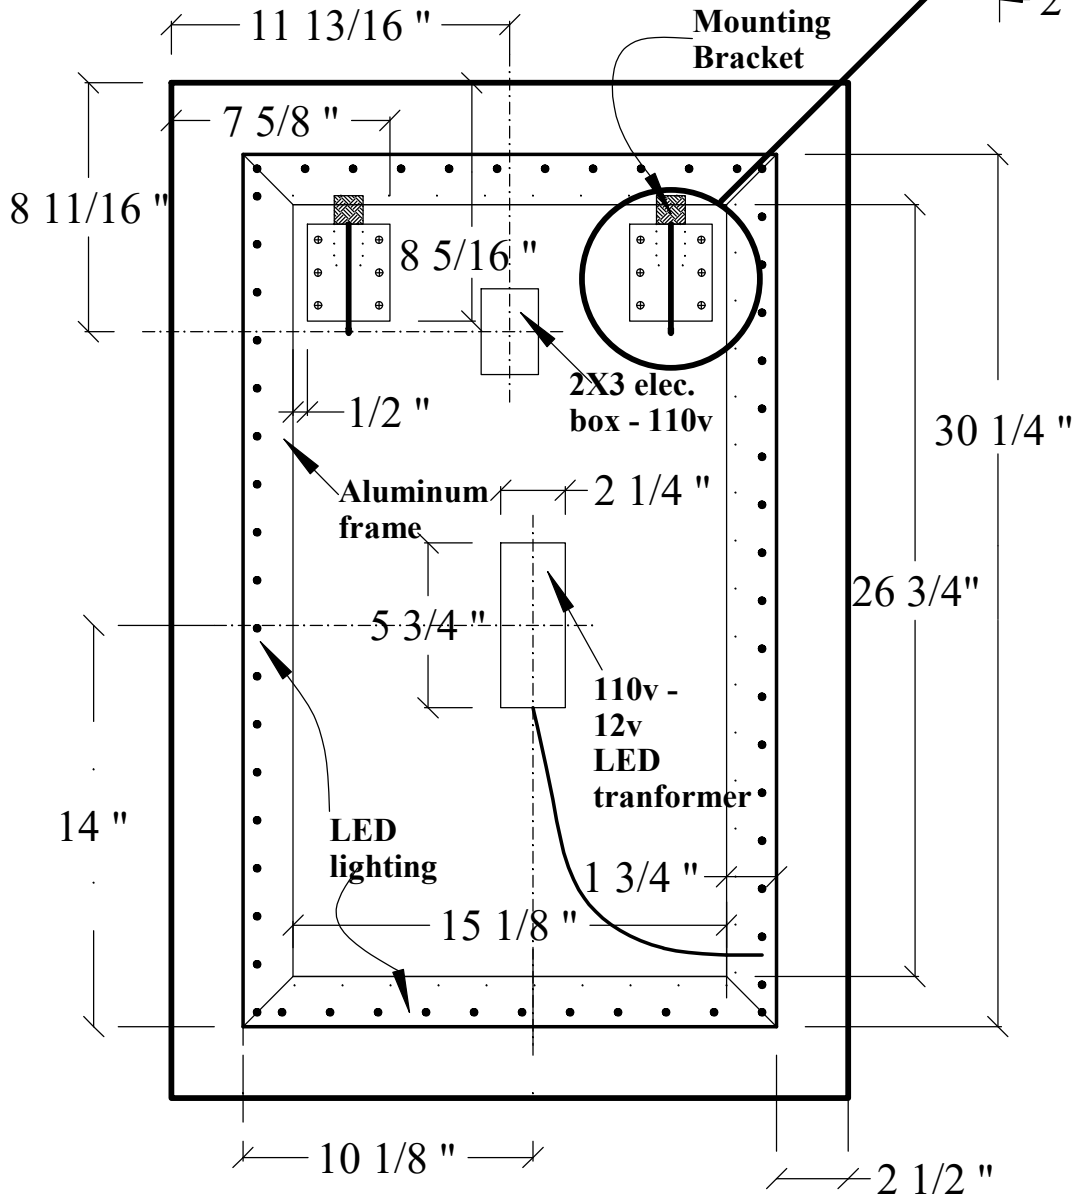

Passion - Mirror

- ... Surface mounted mirror - 60 x 90cm
- ... LED backlit mirror
- ... hard wire to 110v supply
- ... 110v - 12v LED transformer supplied
- ... mounted vertically or horizontally

H

HASTINGS TILE & BATH

Passion - Mirror

- ... Surface mounted mirror - 60 x 90cm
- ... LED backlit mirror
- ... hard wire to 110v supply
- ... 110v - 12v LED transformer supplied
- ... mounted vertically or horizontally

711-8 Koehler Ave, Ronkonkoma, NY, 11779
Customer Service: 1-800-351-0038
www.hastingstilebath.com