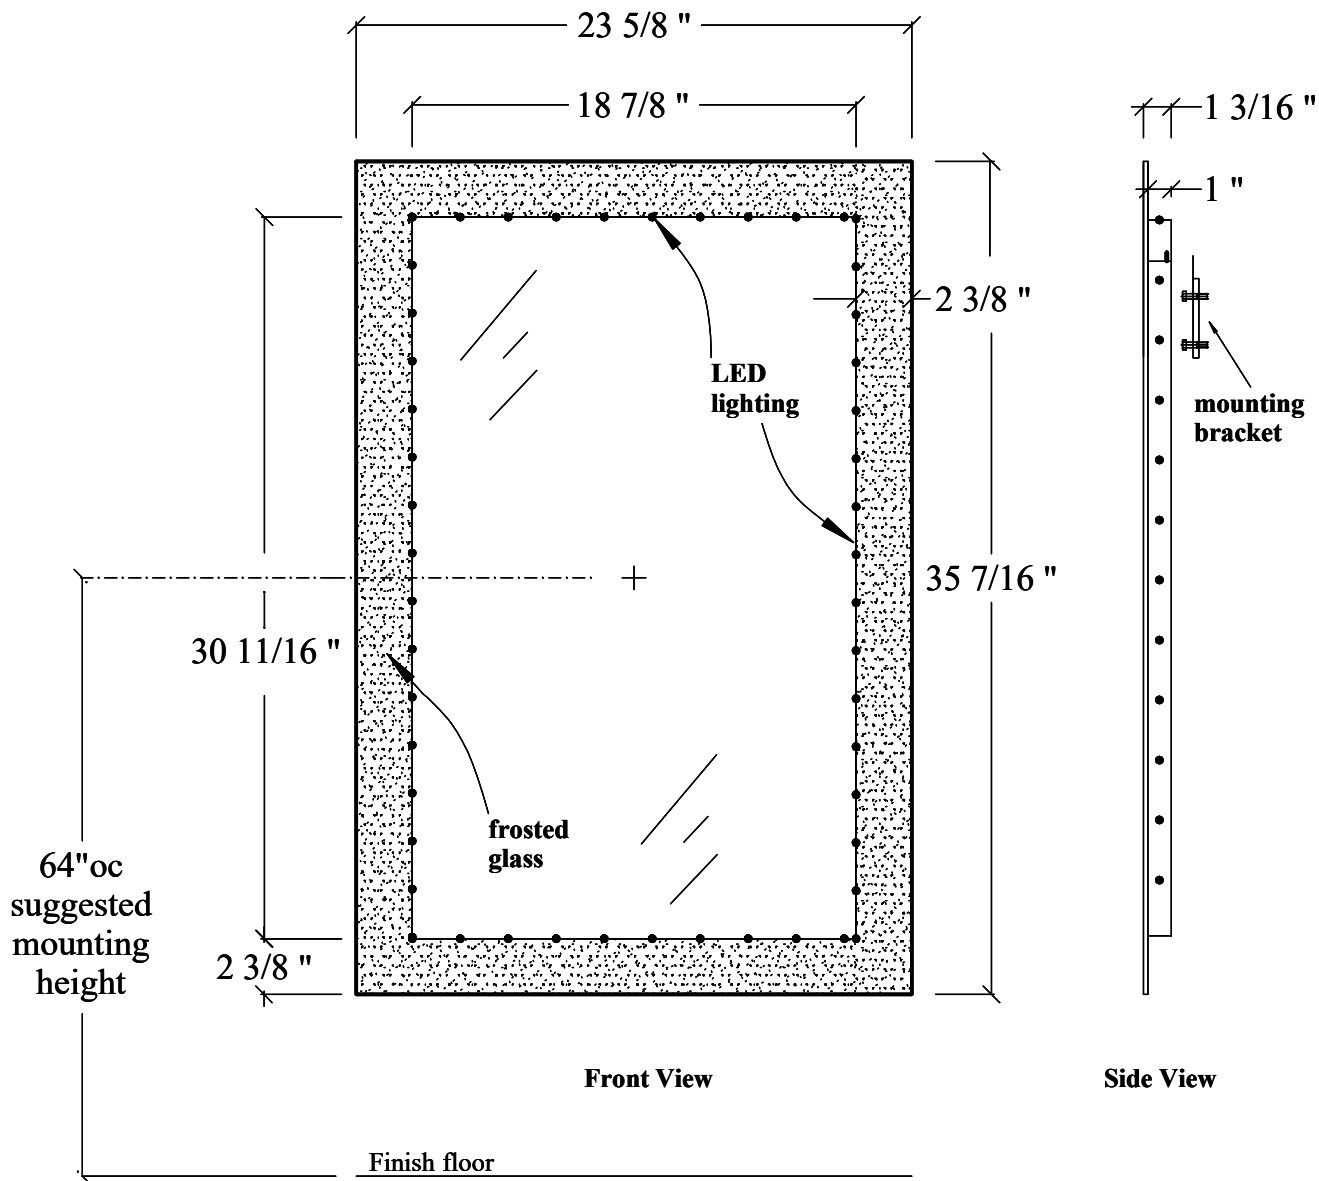

Passion - Mirror

- ... Surface mounted mirror - 60 x 90cm
- ... LED backlit mirror
- ... hard wire to 110v supply
- ... 110v - 12v LED transformer supplied
- ... mounted vertically or horizontally

H

HASTINGS TILE & BATH

Passion - Mirror

- ... Surface mounted mirror - 60 x 90cm
- ... LED backlit mirror
- ... hard wire to 110v supply
- ... 110v - 12v LED transformer supplied
- ... mounted vertically or horizontally

711-8 Koehler Ave, Ronkonkoma, NY, 11779
Customer Service: 1-800-351-0038
www.hastingstilebath.com