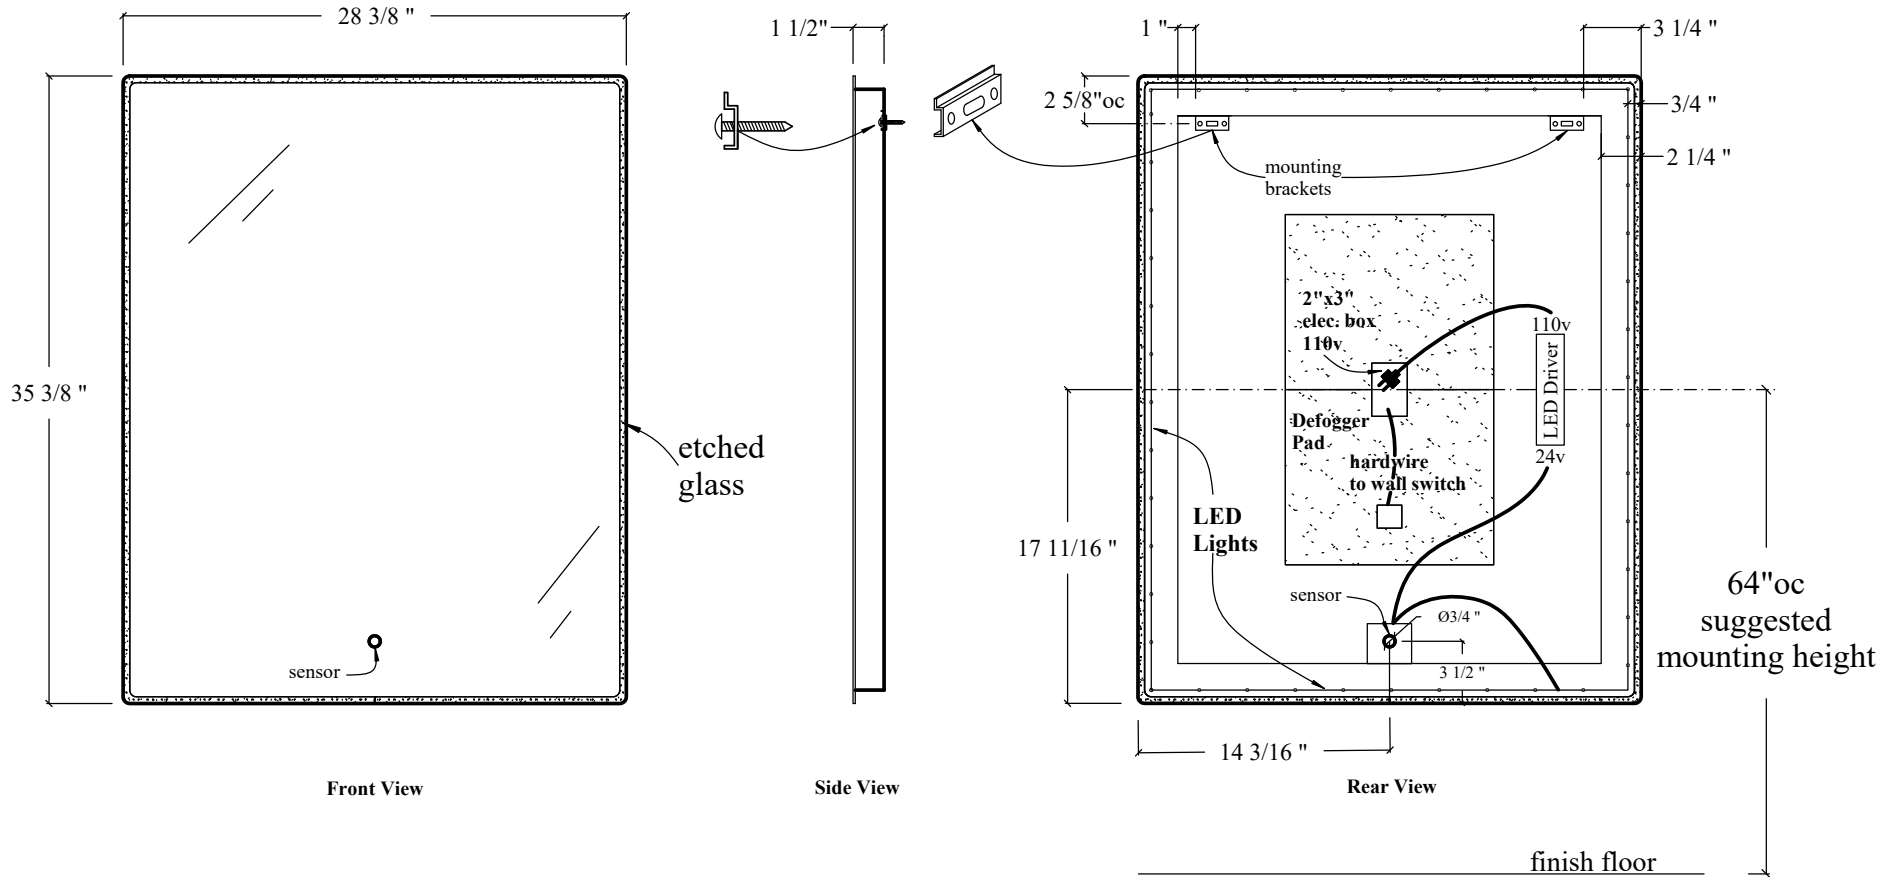

## Strato Mirror - 72 x 90cm

- ... Surface mounted mirror
- ... LED Backlit frosted borders and rounded corners
- ... Includes: on/off sensor, nightlight and dimmer
- ... Includes defogger that must be wired to wall switch
- ... All electrical components are US compliant
- ... Size: 28 3/8"w x 35 3/8"h / mirror 1/8"thk
- ... LED Driver: 24v/60w/100v-240v/ 1.2a input side/ 50-60hz  
6 1/4"L x 1 9/16"W x 1 5/16"H, LED line=60.5"

**HASTINGS**  
TILE & BATH

**Strato Mirror - 72 x 90cm**

HASTING TILE AND BATH  
711-8 KOEHLER AVE  
RONKONKOMA, NY 11779  
1-800-351-0038

DATE: 11/4/19  
BY: MJH