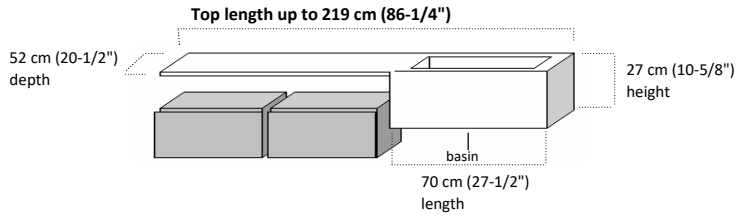

Solid-Surface 1/2" thick countertops with integrated basin and drawers

Example configurations

Side Cabinets / Drawers

select single or double drawers

one-drawer

two-drawer

all depths - 52cm (20 1/2")

length	item no.
35 cm (13-3/4")	STRATOS-1DW-L-35
50 cm (19-5/8")	STRATOS-1DW-L-50
60 cm (23 5/8")	STRATOS-1DW-L-60
70 cm (27-1/2")	STRATOS-1DW-L-70
80 cm (31-1/2")	STRATOS-1DW-L-80
90 cm (35 3/8")	STRATOS-1DW-L-90
105 cm (41-3/8")	STRATOS-1DW-L-105
120 cm (47 1/4")	STRATOS-1DW-L-120

length	item no.
35 cm (13-3/4")	STRATOS-2DW-L-35
50 cm (19-5/8")	STRATOS-2DW-L-50
60 cm (23 5/8")	STRATOS-2DW-L-60
70 cm (27-1/2")	STRATOS-2DW-L-70
80 cm (31-1/2")	STRATOS-2DW-L-80
90 cm (35 3/8")	STRATOS-2DW-L-90
105 cm (41-3/8")	STRATOS-2DW-L-105
120 cm (47 1/4")	STRATOS-2DW-L-120

Countertop/basin (positioning)

choose location to left, center, right

Countertop Sizes

	length	item no.
105 cm	(41-3/8")	STRATOS-TOP-105
110 cm	(43-1/4")	STRATOS-TOP-110
115 cm	(45-1/4")	STRATOS-TOP-115
120 cm	(47-1/4")	STRATOS-TOP-120
125 cm	(49-1/4")	STRATOS-TOP-125
130 cm	(51-1/8")	STRATOS-TOP-130
140 cm	(55-1/8")	STRATOS-TOP-140
150 cm	(59")	STRATOS-TOP-150
160 cm	(63")	STRATOS-TOP-160
170 cm	(66-7/8")	STRATOS-TOP-170
175 cm	(68-7/8")	STRATOS-TOP-175
180 cm	(70-7/8")	STRATOS-TOP-180
185 cm	(72-7/8")	STRATOS-TOP-185
190 cm	(74-3/4")	STRATOS-TOP-190
195 cm	(76-3/4")	STRATOS-TOP-195
200 cm	(78-3/4")	STRATOS-TOP-200
210 cm	(82-5/8")	STRATOS-TOP-210
220 cm	(86.5/8")	STRATOS-TOP-220

lengths		items no.	
35 cm	(13-3/4")	1 drawer w/ top	STRATOS-1DW+TOP-L-35
50 cm	(19-5/8")	1 drawer w/ top	STRATOS-1DW+TOP-L-50
60 cm	(23-5/8")	1 drawer w/ top	STRATOS-1DW+TOP-L-60
70 cm	(27-1/2")	1 drawer w/ top	STRATOS-1DW+TOP-L-70
80 cm	(31-1/2")	1 drawer w/ top	STRATOS-1DW+TOP-L-80
90 cm	(35-3/8")	1 drawer w/ top	STRATOS-1DW+TOP-L-90
105 cm	(41-3/8")	1 drawer w/ top	STRATOS-1DW+TOP-L-105
120 cm	(47-1/4")	1 drawer w/ top	STRATOS-1DW+TOP-L-120