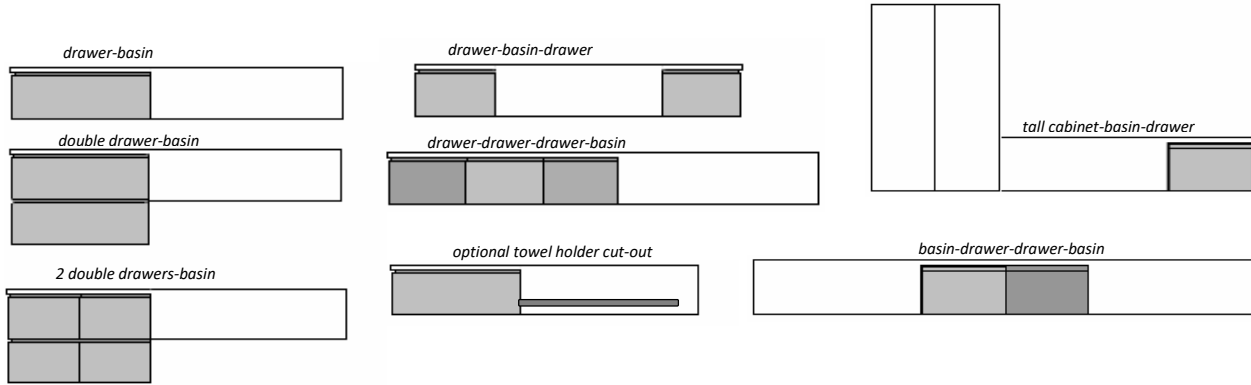

Solid-Surface 1/2" thick countertops with integrated basin and drawers

Example configurations

Side Cabinets / Drawers

select single or double drawers

one-drawer

two-drawer

all depths - 52cm (20 1/2")

length	item no.
35 cm (13-3/4")	STRATOS-1DW-L-35
50 cm (19-5/8")	STRATOS-1DW-L-50
60 cm (23 5/8")	STRATOS-1DW-L-60
70 cm (27-1/2")	STRATOS-1DW-L-70
80 cm (31-1/2")	STRATOS-1DW-L-80
90 cm (35 3/8")	STRATOS-1DW-L-90
105 cm (41-3/8")	STRATOS-1DW-L-105
120 cm (47 1/4")	STRATOS-1DW-L-120

length	item no.
35 cm (13-3/4")	STRATOS-2DW-L-35
50 cm (19-5/8")	STRATOS-2DW-L-50
60 cm (23 5/8")	STRATOS-2DW-L-60
70 cm (27-1/2")	STRATOS-2DW-L-70
80 cm (31-1/2")	STRATOS-2DW-L-80
90 cm (35 3/8")	STRATOS-2DW-L-90
105 cm (41-3/8")	STRATOS-2DW-L-105
120 cm (47 1/4")	STRATOS-2DW-L-120

Countertop/basin (positioning)

choose location to left, center, right

Countertop Sizes

	length	item no.
105 cm	(41-3/8")	STRATOS-TOP-105
110 cm	(43-1/4")	STRATOS-TOP-110
115 cm	(45-1/4")	STRATOS-TOP-115
120 cm	(47-1/4")	STRATOS-TOP-120
125 cm	(49-1/4")	STRATOS-TOP-125
130 cm	(51-1/8")	STRATOS-TOP-130
140 cm	(55-1/8")	STRATOS-TOP-140
150 cm	(59")	STRATOS-TOP-150
160 cm	(63")	STRATOS-TOP-160
170 cm	(66-7/8")	STRATOS-TOP-170
175 cm	(68-7/8")	STRATOS-TOP-175
180 cm	(70-7/8")	STRATOS-TOP-180
185 cm	(72-7/8")	STRATOS-TOP-185
190 cm	(74-3/4")	STRATOS-TOP-190
195 cm	(76-3/4")	STRATOS-TOP-195
200 cm	(78-3/4")	STRATOS-TOP-200
210 cm	(82-5/8")	STRATOS-TOP-210
220 cm	(86.5/8")	STRATOS-TOP-220

Depth

52.5 cm (20-5/8")

Finishes

Matte White

Glossy White

Basin styles

Lower storage drawers with matching countertops

depth 52 cm (20-1/2") or 37 cm (14-1/2")
height 27.2 cm (10-3/4")