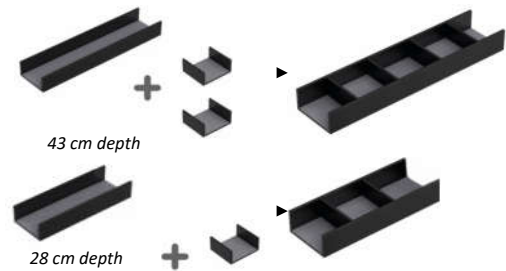

item no.	
STRATOS-TALLCAB-116-??	116cm (45-5/8") H x 35cm (13-3/4") W x 18cm (7-1/8") D

***Left or Right hinged

Stratos Open-Shelf 116 cm (45-5/8") Storage Cabinets

item no.	
STRATOS-OPEN-SHLF-116-??	116cm (45-5/8") H x 35cm (13-3/4") W x 18cm (7-1/8") D

Uniko Backlit LED Wood frame mirror with shelf

UNIKO-M-7070-??	70 x 70 cm (27-1/2")
UNIKO-M-7090-??	70 x 90 cm (27-1/2" x 35-3/8")
UNIKO-M-70100-??	70 x 100 cm (27-1/2" x 39-3/8")
UNIKO-M-70120-??	70 x 120 cm (27-1/2" x 47-1/4")
UNIKO-M-70140-??	70 x 140 cm (27-1/2" x 55-1/8")
UNIKO-M-70160-??	70 x 160 cm (27-1/2" x 63")

-depths 43 cm (16-7/8") and 28 cm (11")

ROW-OAK-43	oak organizer with three black dividers with anti-slip mats-43 cm depth
ROW-OAK-28	oak organizer with two dividers with anti-slip mats-28 cm depth

-depths 43 cm (16-7/8") and 28 cm (11")