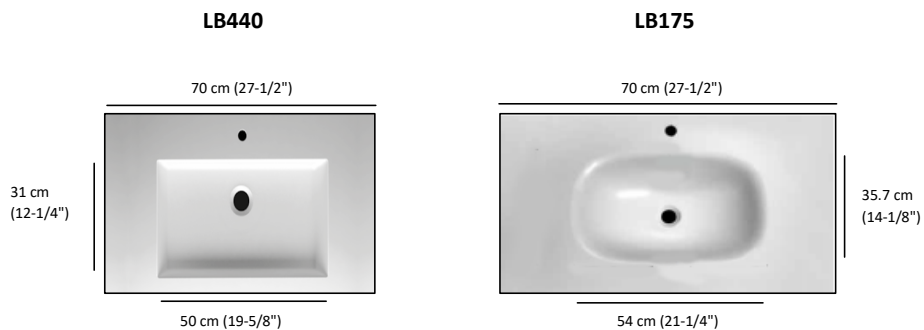

length	item no.
35 cm (13-3/4")	STRATOS-2DW-L-35
50 cm (19-5/8")	STRATOS-2DW-L-50
60 cm (23 5/8")	STRATOS-2DW-L-60
70 cm (27-1/2")	STRATOS-2DW-L-70
80 cm (31-1/2")	STRATOS-2DW-L-80
90 cm (35 3/8")	STRATOS-2DW-L-90
105 cm (41-3/8")	STRATOS-2DW-L-105
120 cm (47 1/4")	STRATOS-2DW-L-120

Countertop/basin (positioning)

choose location to left, center, right

Countertop Sizes

	length	item no.
105 cm	(41-3/8")	STRATOS-TOP-105
110 cm	(43-1/4")	STRATOS-TOP-110
115 cm	(45-1/4")	STRATOS-TOP-115
120 cm	(47-1/4")	STRATOS-TOP-120
125 cm	(49-1/4")	STRATOS-TOP-125
130 cm	(51-1/8")	STRATOS-TOP-130
140 cm	(55-1/8")	STRATOS-TOP-140
150 cm	(59")	STRATOS-TOP-150
160 cm	(63")	STRATOS-TOP-160
170 cm	(66-7/8")	STRATOS-TOP-170
175 cm	(68-7/8")	STRATOS-TOP-175
180 cm	(70-7/8")	STRATOS-TOP-180
185 cm	(72-7/8")	STRATOS-TOP-185
190 cm	(74-3/4")	STRATOS-TOP-190
195 cm	(76-3/4")	STRATOS-TOP-195
200 cm	(78-3/4")	STRATOS-TOP-200
210 cm	(82-5/8")	STRATOS-TOP-210
220 cm	(86.5/8")	STRATOS-TOP-220

Depth

52.5 cm (20-5/8")

Finishes

Matte White

Glossy White

Basin styles

Lower storage drawers with matching countertops

depth 52 cm (20-1/2") or 37 cm (14-1/2")
height 27.2 cm (10-3/4")

lengths		items no.	
35 cm	(13-3/4")	1 drawer w/ top	STRATOS-1DW+TOP-L-35
50 cm	(19-5/8")	1 drawer w/ top	STRATOS-1DW+TOP-L-50
60 cm	(23-5/8")	1 drawer w/ top	STRATOS-1DW+TOP-L-60
70 cm	(27-1/2")	1 drawer w/ top	STRATOS-1DW+TOP-L-70
80 cm	(31-1/2")	1 drawer w/ top	STRATOS-1DW+TOP-L-80
90 cm	(35-3/8")	1 drawer w/ top	STRATOS-1DW+TOP-L-90
105 cm	(41-3/8")	1 drawer w/ top	STRATOS-1DW+TOP-L-105
120 cm	(47-1/4")	1 drawer w/ top	STRATOS-1DW+TOP-L-120