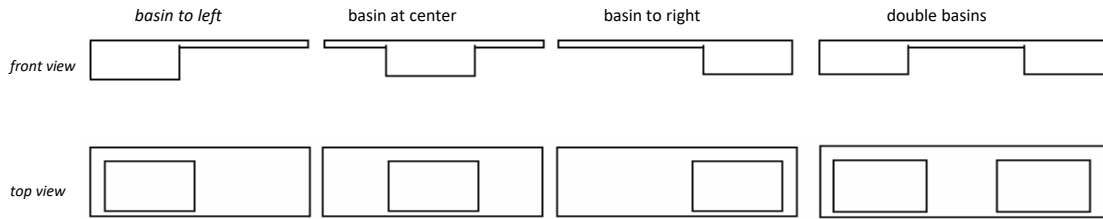

Solid-Surface 1/2" thick countertops with integrated basin and drawers

Example configurations

Side Cabinets / Drawers

select single or double drawers

one-drawer

two-drawer

all depths - 52cm (20 1/2")

length	item no.
35 cm (13-3/4")	STRATOS-1DW-L-35
50 cm (19-5/8")	STRATOS-1DW-L-50
60 cm (23 5/8")	STRATOS-1DW-L-60
70 cm (27-1/2")	STRATOS-1DW-L-70
80 cm (31-1/2")	STRATOS-1DW-L-80
90 cm (35 3/8")	STRATOS-1DW-L-90
105 cm (41-3/8")	STRATOS-1DW-L-105
120 cm (47 1/4")	STRATOS-1DW-L-120

length	item no.
35 cm (13-3/4")	STRATOS-2DW-L-35
50 cm (19-5/8")	STRATOS-2DW-L-50
60 cm (23 5/8")	STRATOS-2DW-L-60
70 cm (27-1/2")	STRATOS-2DW-L-70
80 cm (31-1/2")	STRATOS-2DW-L-80
90 cm (35 3/8")	STRATOS-2DW-L-90
105 cm (41-3/8")	STRATOS-2DW-L-105
120 cm (47 1/4")	STRATOS-2DW-L-120

Countertop/basin (positioning)

choose location to left, center, right

Countertop Sizes

	length	item no.
105 cm	(41-3/8")	STRATOS-TOP-105
110 cm	(43-1/4")	STRATOS-TOP-110
115 cm	(45-1/4")	STRATOS-TOP-115
120 cm	(47-1/4")	STRATOS-TOP-120
125 cm	(49-1/4")	STRATOS-TOP-125
130 cm	(51-1/8")	STRATOS-TOP-130
140 cm	(55-1/8")	STRATOS-TOP-140
150 cm	(59")	STRATOS-TOP-150
160 cm	(63")	STRATOS-TOP-160
170 cm	(66-7/8")	STRATOS-TOP-170
175 cm	(68-7/8")	STRATOS-TOP-175
180 cm	(70-7/8")	STRATOS-TOP-180
185 cm	(72-7/8")	STRATOS-TOP-185
190 cm	(74-3/4")	STRATOS-TOP-190
195 cm	(76-3/4")	STRATOS-TOP-195
200 cm	(78-3/4")	STRATOS-TOP-200
210 cm	(82-5/8")	STRATOS-TOP-210
220 cm	(86.5/8")	STRATOS-TOP-220

lengths		items no.	
35 cm	(13-3/4")	1 drawer w/ top	STRATOS-1DW+TOP-L-35
50 cm	(19-5/8")	1 drawer w/ top	STRATOS-1DW+TOP-L-50
60 cm	(23-5/8")	1 drawer w/ top	STRATOS-1DW+TOP-L-60
70 cm	(27-1/2")	1 drawer w/ top	STRATOS-1DW+TOP-L-70
80 cm	(31-1/2")	1 drawer w/ top	STRATOS-1DW+TOP-L-80
90 cm	(35-3/8")	1 drawer w/ top	STRATOS-1DW+TOP-L-90
105 cm	(41-3/8")	1 drawer w/ top	STRATOS-1DW+TOP-L-105
120 cm	(47-1/4")	1 drawer w/ top	STRATOS-1DW+TOP-L-120