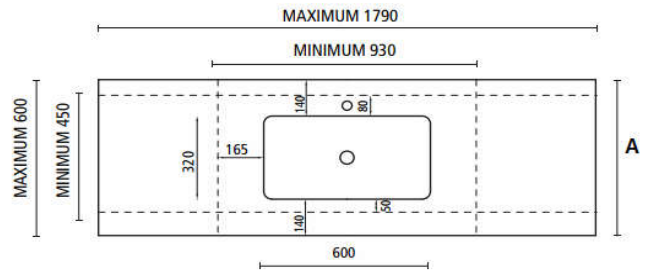

Vetro Glass Countertops

3/4" thick glossy or matte glass with integrated / semi-recess / above-counter basin

All countertops are custom - refer to sizing below

Circular Basin

<u>Min "L"</u>	<u>Max "L"</u>
60 cm (23-5/8")	200 cm (78-3/4")
<u>Min "D"</u>	<u>Max "D"</u>
60 cm (23-5/8")	60 cm (23-5/8")

Oval Basin

<u>Min "L"</u>	<u>Max "L"</u>
75 cm (29-1/2")	179 cm (70-1/2")
<u>Min "D"</u>	<u>Max "D"</u>
51 cm (20-1/8")	60 cm (23-5/8")

Rectangular Basin

<u>Min "L"</u>	<u>Max "L"</u>
93 cm (36-5/8")	179 cm (70-1/2")
<u>Min "D"</u>	<u>Max "D"</u>
45 cm (17-3/4")	60 cm (23-5/8")

Vetro Glass Countertops

3/4" thick glossy or matte glass with integrated / semi-recess / above-counter basin

All countertops are custom - refer to sizing below

Circular Basin

<u>Min "L"</u>	<u>Max "L"</u>
140 cm (55 1/8")	200 cm (78 3/4")

<u>Min "D"</u>	<u>Max "D"</u>
60 cm (23-5/8")	60 cm (23-5/8")

Oval Basin

<u>Min "L"</u>	<u>Max "L"</u>
156 cm (61 7/16")	239 cm (94 1/8")

<u>Min "D"</u>	<u>Max "D"</u>
51 cm (20 1/8")	60 cm (23 5/8")

Rectangular Basin