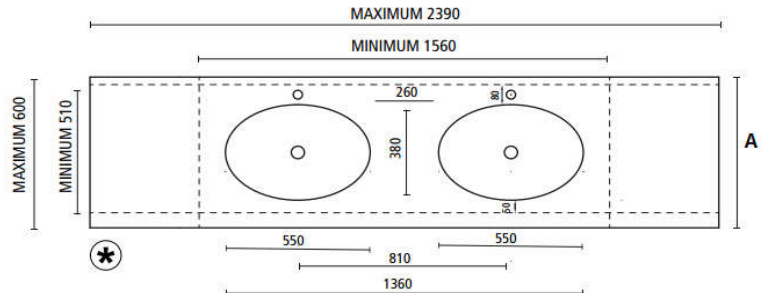

Oval Basin

<u>Min "L"</u>	<u>Max "L"</u>
75 cm (29-1/2")	179 cm (70-1/2")
<u>Min "D"</u>	<u>Max "D"</u>
51 cm (20-1/8")	60 cm (23-5/8")

Rectangular Basin

<u>Min "L"</u>	<u>Max "L"</u>
93 cm (36-5/8")	179 cm (70-1/2")
<u>Min "D"</u>	<u>Max "D"</u>
45 cm (17-3/4")	60 cm (23-5/8")

Vetro Glass Countertops

3/4" thick glossy or matte glass with integrated / semi-recess / above-counter basin

All countertops are custom - refer to sizing below

Circular Basin

<u>Min "L"</u>	<u>Max "L"</u>
140 cm (55 1/8")	200 cm (78 3/4")

<u>Min "D"</u>	<u>Max "D"</u>
60 cm (23-5/8")	60 cm (23-5/8")

Oval Basin

<u>Min "L"</u>	<u>Max "L"</u>
156 cm (61 7/16")	239 cm (94 1/8")

<u>Min "D"</u>	<u>Max "D"</u>
51 cm (20 1/8")	60 cm (23 5/8")

Rectangular Basin

<u>Min "L"</u>	<u>Max "L"</u>
149.5 cm (58 7/8")	179 cm (70 1/2")

<u>Min "D"</u>	<u>Max "D"</u>
43 cm (16 7/8")	60 cm (23 5/8")

Brilliant

BR 116
rosso

BR 121
viola

BR 126
blu

BR 131
verde

BR 136
bruno