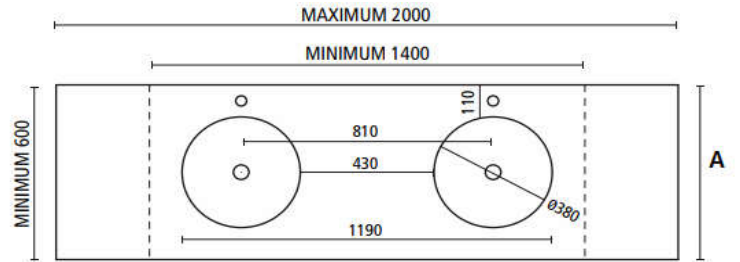

Oval Basin

<u>Min "L"</u>	<u>Max "L"</u>
75 cm (29-1/2")	179 cm (70-1/2")
<u>Min "D"</u>	<u>Max "D"</u>
51 cm (20-1/8")	60 cm (23-5/8")

Rectangular Basin

<u>Min "L"</u>	<u>Max "L"</u>
93 cm (36-5/8")	179 cm (70-1/2")
<u>Min "D"</u>	<u>Max "D"</u>
45 cm (17-3/4")	60 cm (23-5/8")

Vetro Glass Countertops

3/4" thick glossy or matte glass with integrated / semi-recess / above-counter basin

All countertops are custom - refer to sizing below

Circular Basin

<u>Min "L"</u>	<u>Max "L"</u>
140 cm (55 1/8")	200 cm (78 3/4")

<u>Min "D"</u>	<u>Max "D"</u>
60 cm (23-5/8")	60 cm (23-5/8")

Oval Basin

<u>Min "L"</u>	<u>Max "L"</u>
156 cm (61 7/16")	239 cm (94 1/8")

<u>Min "D"</u>	<u>Max "D"</u>
51 cm (20 1/8")	60 cm (23 5/8")

Rectangular Basin

<u>Min "L"</u>	<u>Max "L"</u>
149.5 cm (58 7/8")	179 cm (70 1/2")

<u>Min "D"</u>	<u>Max "D"</u>
43 cm (16 7/8")	60 cm (23 5/8")

Brilliant

BR 116
rosso

BR 121
viola

BR 126
blu

BR 131
verde

BR 136
bruno