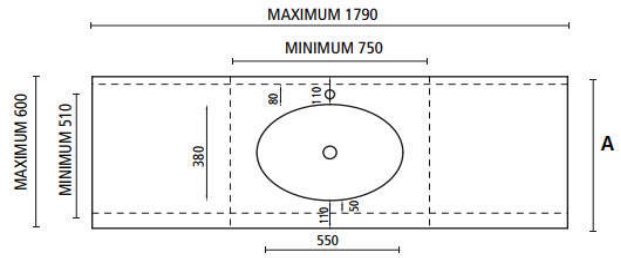

Vetro Glass Countertops

3/4" thick glossy or matte glass with integrated / semi-recess / above-counter basin

All countertops are custom - refer to sizing below

Circular Basin

<u>Min "L"</u>	<u>Max "L"</u>
60 cm (23-5/8")	200 cm (78-3/4")
<u>Min "D"</u>	<u>Max "D"</u>
60 cm (23-5/8")	60 cm (23-5/8")

Oval Basin

<u>Min "L"</u>	<u>Max "L"</u>
75 cm (29-1/2")	179 cm (70-1/2")
<u>Min "D"</u>	<u>Max "D"</u>
51 cm (20-1/8")	60 cm (23-5/8")

Rectangular Basin

<u>Min "L"</u>	<u>Max "L"</u>
93 cm (36-5/8")	179 cm (70-1/2")
<u>Min "D"</u>	<u>Max "D"</u>
45 cm (17-3/4")	60 cm (23-5/8")

<u>Min "D"</u>	<u>Max "D"</u>
60 cm (23-5/8")	60 cm (23-5/8")

Oval Basin

<u>Min "L"</u>	<u>Max "L"</u>
156 cm (61 7/16")	239 cm (94 1/8")

<u>Min "D"</u>	<u>Max "D"</u>
51 cm (20 1/8")	60 cm (23 5/8")

Rectangular Basin

<u>Min "L"</u>	<u>Max "L"</u>
149.5 cm (58 7/8")	179 cm (70 1/2")

<u>Min "D"</u>	<u>Max "D"</u>
43 cm (16 7/8")	60 cm (23 5/8")

Brilliant

BR 116
rosso

BR 121
viola

BR 126
blu

BR 131
verde

BR 136
bruno