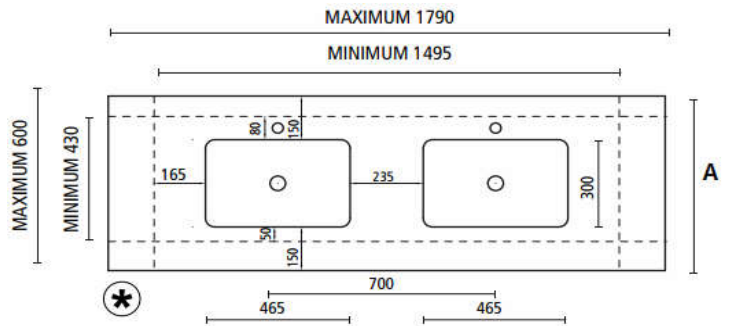

Oval Basin

<u>Min "L"</u>	<u>Max "L"</u>
75 cm (29-1/2")	179 cm (70-1/2")
<u>Min "D"</u>	<u>Max "D"</u>
51 cm (20-1/8")	60 cm (23-5/8")

Rectangular Basin

<u>Min "L"</u>	<u>Max "L"</u>
93 cm (36-5/8")	179 cm (70-1/2")
<u>Min "D"</u>	<u>Max "D"</u>
45 cm (17-3/4")	60 cm (23-5/8")

Vetro Glass Countertops

3/4" thick glossy or matte glass with integrated / semi-recess / above-counter basin

All countertops are custom - refer to sizing below

Circular Basin

<u>Min "L"</u>	<u>Max "L"</u>
140 cm (55 1/8")	200 cm (78 3/4")

<u>Min "D"</u>	<u>Max "D"</u>
60 cm (23-5/8")	60 cm (23-5/8")

Oval Basin

<u>Min "L"</u>	<u>Max "L"</u>
156 cm (61 7/16")	239 cm (94 1/8")

<u>Min "D"</u>	<u>Max "D"</u>
51 cm (20 1/8")	60 cm (23 5/8")

Rectangular Basin

<u>Min "L"</u>	<u>Max "L"</u>
149.5 cm (58 7/8")	179 cm (70 1/2")

<u>Min "D"</u>	<u>Max "D"</u>
43 cm (16 7/8")	60 cm (23 5/8")

Brilliant

BR 116
rosso

BR 121
viola

BR 126
blu

BR 131
verde

BR 136
bruno