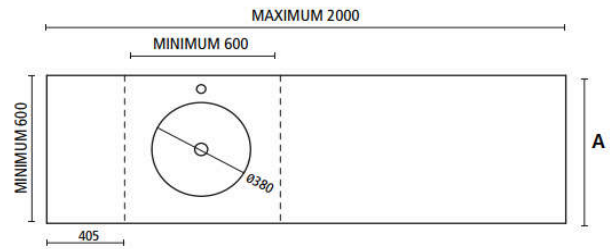

Vetro Glass Countertops

3/4" thick glossy or matte glass with integrated / semi-recess / above-counter basin

All countertops are custom - refer to sizing below

Circular Basin

<u>Min "L"</u>	<u>Max "L"</u>
60 cm (23-5/8")	200 cm (78-3/4")
<u>Min "D"</u>	<u>Max "D"</u>
60 cm (23-5/8")	60 cm (23-5/8")

Oval Basin

<u>Min "L"</u>	<u>Max "L"</u>
75 cm (29-1/2")	179 cm (70-1/2")
<u>Min "D"</u>	<u>Max "D"</u>
51 cm (20-1/8")	60 cm (23-5/8")

Rectangular Basin

<u>Min "L"</u>	<u>Max "L"</u>
93 cm (36-5/8")	179 cm (70-1/2")
<u>Min "D"</u>	<u>Max "D"</u>
45 cm (17-3/4")	60 cm (23-5/8")

Vetro Glass Countertops

3/4" thick glossy or matte glass with integrated / semi-recess / above-counter basin

All countertops are custom - refer to sizing below

Circular Basin

<u>Min "L"</u>	<u>Max "L"</u>
140 cm (55 1/8")	200 cm (78 3/4")

<u>Min "D"</u>	<u>Max "D"</u>
60 cm (23-5/8")	60 cm (23-5/8")

Oval Basin

<u>Min "L"</u>	<u>Max "L"</u>
156 cm (61 7/16")	239 cm (94 1/8")

<u>Min "D"</u>	<u>Max "D"</u>
51 cm (20 1/8")	60 cm (23 5/8")

Rectangular Basin