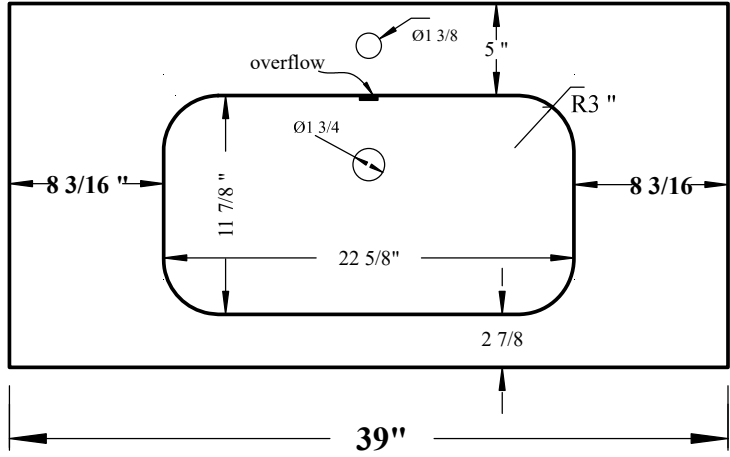

- ... Sizes: 75/99cm
- ... Drawer with inner drawer, Matte lacquered side panels
- ... White solid-surface countertop w/ 57cm integrated basin
- ... Faucet: 1,2,3 hole or NO hole
- ... With Overflow

HASTINGS  
TILE & BATH

Prestige 75/99cm

HASTING TILE AND BATH  
711-8 KOEHLER AVE  
RONKONKOMA, NY 11779  
1-800-351-0038

DATE: MJH  
BY: 4/23/2020

pg 1

Plan - 99cm Countertop

Plan - 75cm Countertop

HASTINGS  
TILE & BATH

Prestige 75/99cm