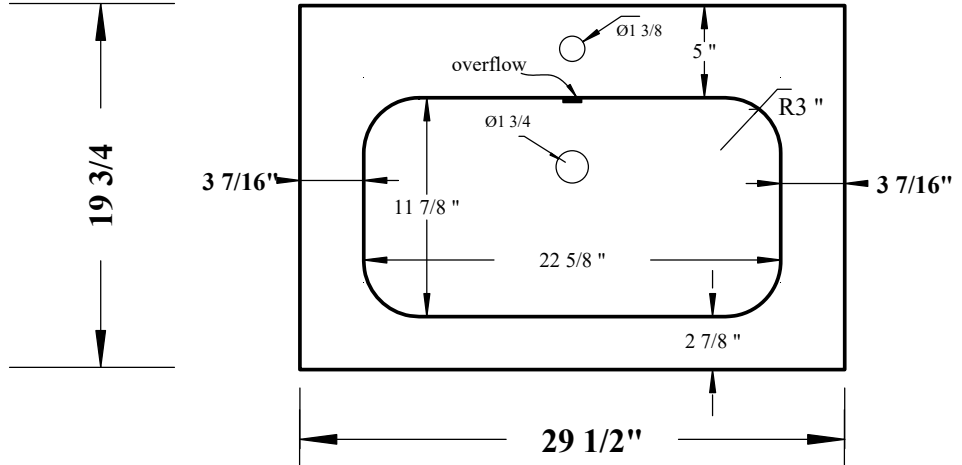

- ... Sizes: 75/99cm
- ... Drawer with inner drawer, Matte lacquered side panels
- ... White solid-surface countertop w/ 57cm integrated basin
- ... Faucet: 1,2,3 hole or NO hole
- ... With Overflow

HASTINGS  
TILE & BATH

Prestige 75/99cm

HASTING TILE AND BATH  
711-8 KOEHLER AVE  
RONKONKOMA, NY 11779  
1-800-351-0038

DATE: MJH  
BY: 4/23/2020

pg 1

Plan - 99cm Countertop

Plan - 75cm Countertop

HASTINGS  
TILE & BATH

Prestige 75/99cm