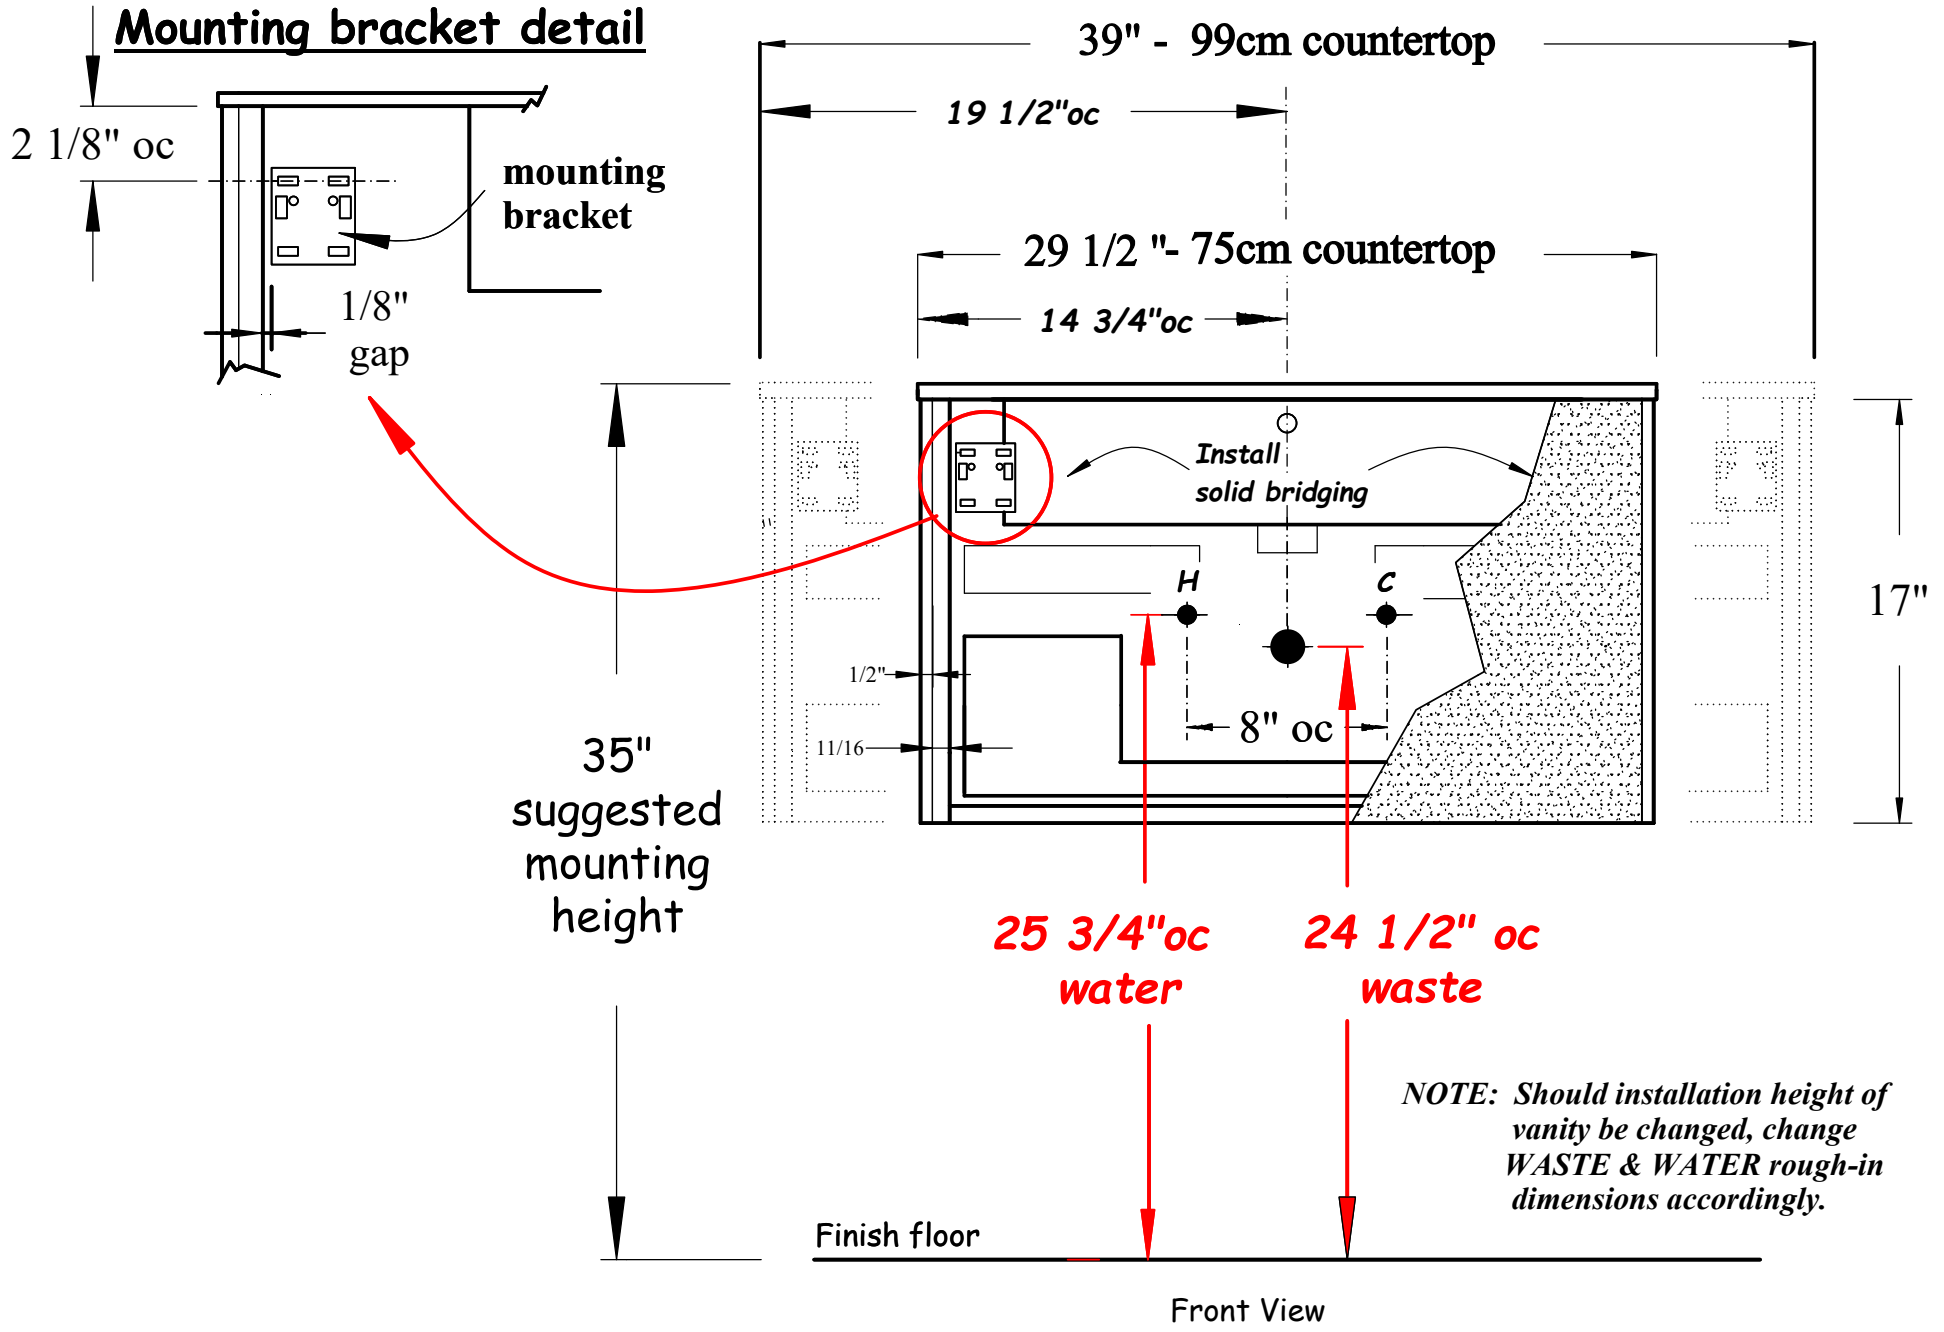

- ... Sizes: 75/99cm
- ... Drawer with inner drawer, Matte lacquered side panels
- ... White solid-surface countertop w/ 57cm integrated basin
- ... Faucet: 1,2,3 hole or NO hole
- ... With Overflow

HASTINGS  
TILE & BATH

Prestige 75/99cm

HASTING TILE AND BATH  
711-8 KOEHLER AVE  
RONKONKOMA, NY 11779  
1-800-351-0038

DATE: MJH  
BY: 4/23/2020

pg 1

Plan - 99cm Countertop

Plan - 75cm Countertop

HASTINGS  
TILE & BATH

Prestige 75/99cm