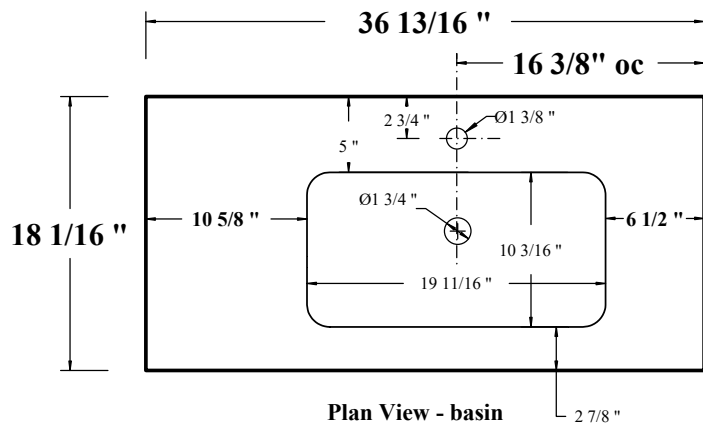

UnderGround

- ... Sizes: 113cm / 93cm / 73cm***
- ... Height: 85cm Ht, w/ legstand***
- ... White solid-surface countertop w/ 50cm integrated basin***
- ... Two drawer cabinet w/ black anodized frame & plexi shelf***
- ... Faucet: 1,2,3 or no hole***
- ... No Overflow***
- ... Optional: 70cm integrated basin can be used w/ 93 & 113cm
countertops***

LEFT HAND VANITY

RIGHT HAND VANITY

34 1/4"

Plan View - basin

Plan View - basin

LEFT HAND VANITY

RIGHT HAND VANITY

LEFT HAND VANITY

RIGHT HAND VANITY