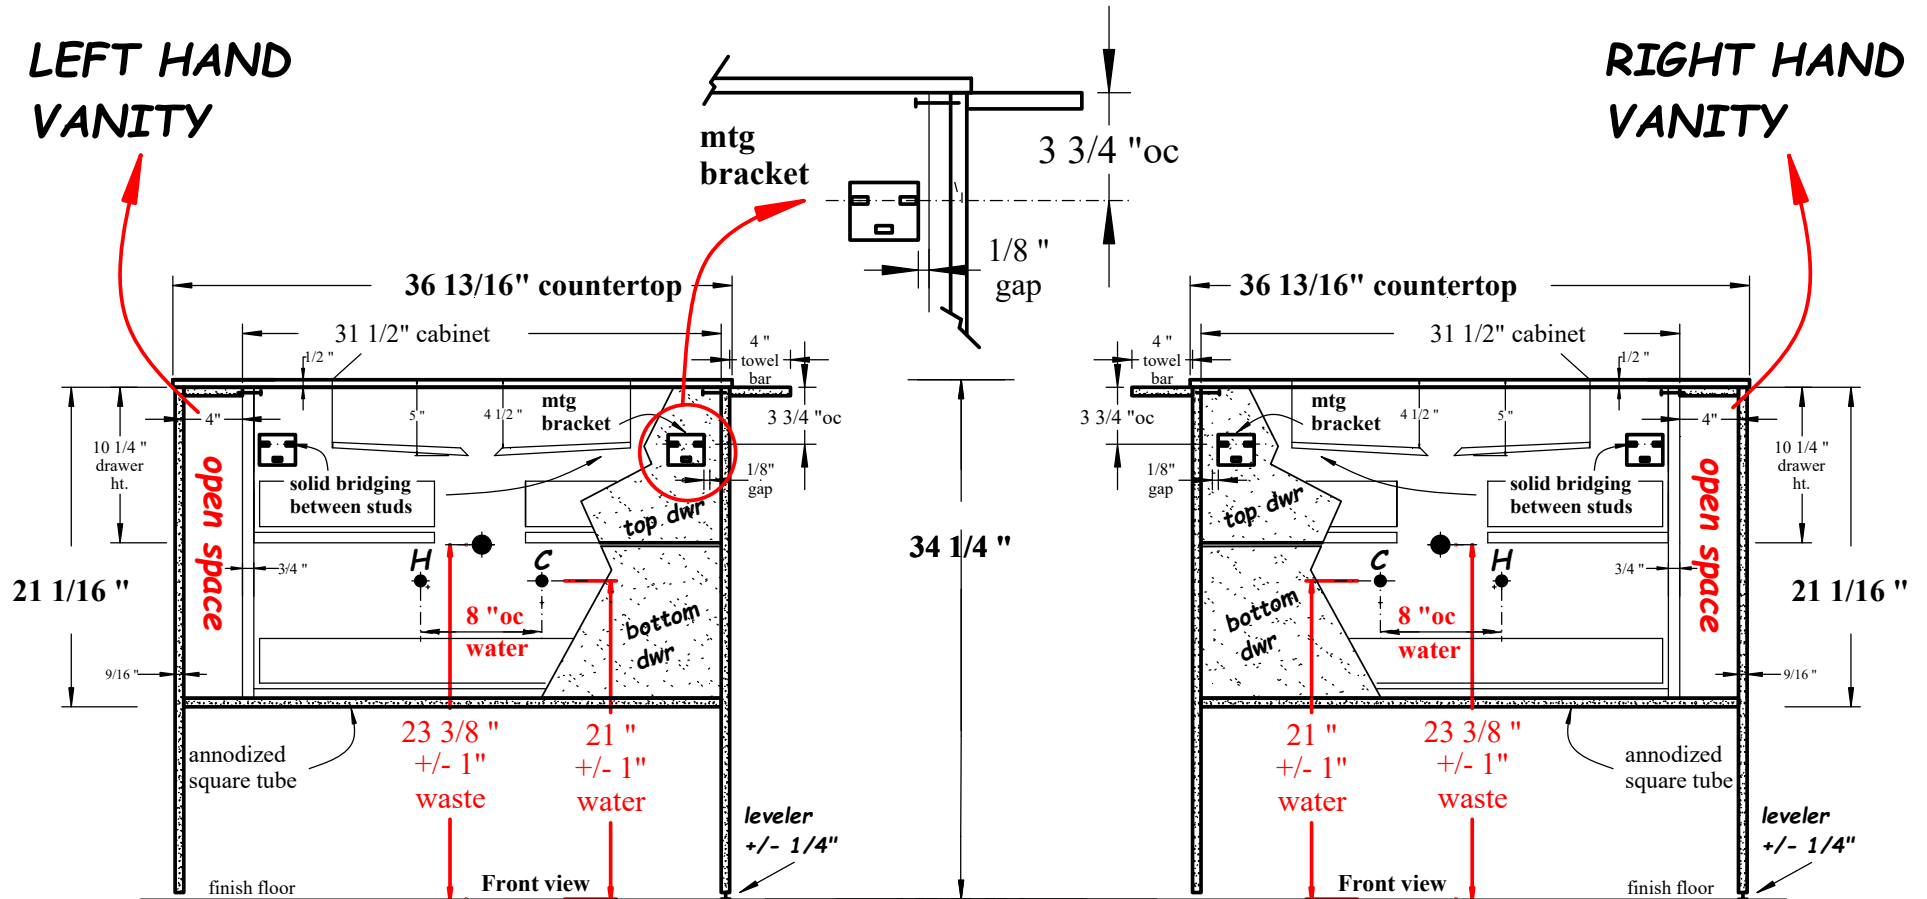

UnderGround

- ... Sizes: 113cm / 93cm / 73cm***
- ... Height: 85cm Ht, w/ legstand***
- ... White solid-surface countertop w/ 50cm integrated basin***
- ... Two drawer cabinet w/ black anodized frame & plexi shelf***
- ... Faucet: 1,2,3 or no hole***
- ... No Overflow***
- ... Optional: 70cm integrated basin can be used w/ 93 & 113cm
countertops***

LEFT HAND VANITY

RIGHT HAND VANITY

34 1/4"

Plan View - basin

Plan View - basin

LEFT HAND VANITY

RIGHT HAND VANITY

LEFT HAND VANITY

RIGHT HAND VANITY