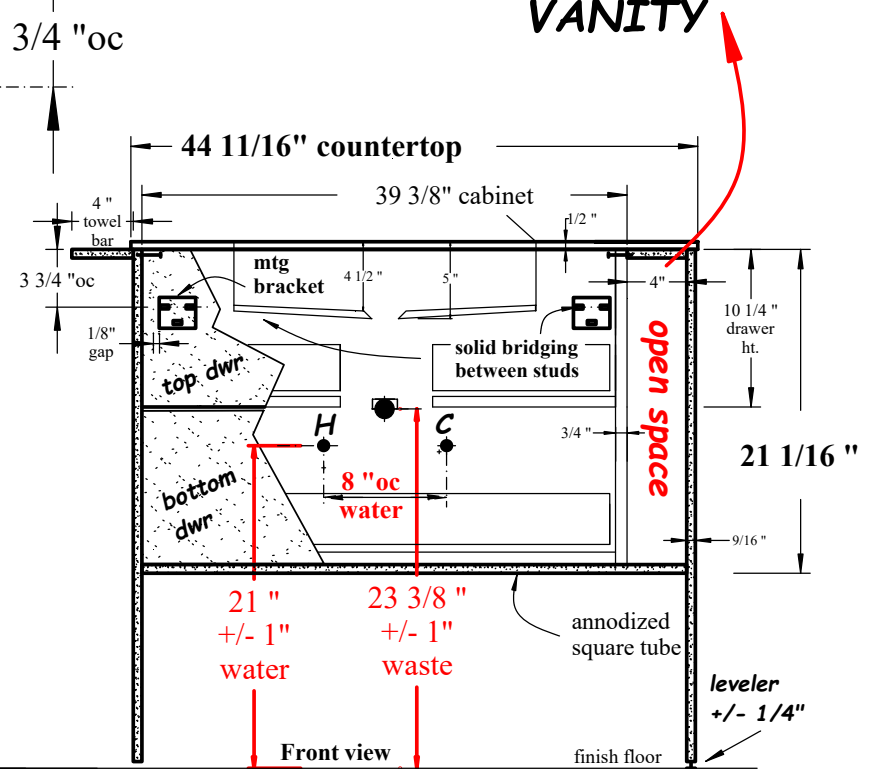

UnderGround

- ... Sizes: 113cm / 93cm / 73cm***
- ... Height: 85cm Ht, w/ legstand***
- ... White solid-surface countertop w/ 50cm integrated basin***
- ... Two drawer cabinet w/ black anodized frame & plexi shelf***
- ... Faucet: 1,2,3 or no hole***
- ... No Overflow***
- ... Optional: 70cm integrated basin can be used w/ 93 & 113cm
countertops***

LEFT HAND VANITY

RIGHT HAND VANITY

34 1/4"

Plan View - basin

Plan View - basin

LEFT HAND VANITY

RIGHT HAND VANITY

LEFT HAND VANITY

RIGHT HAND VANITY