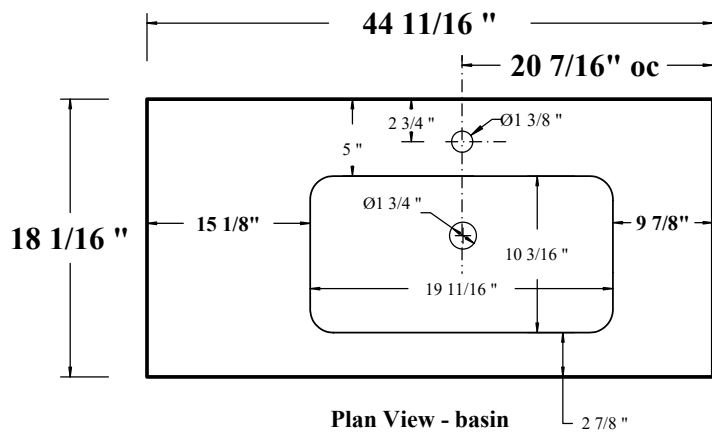

UnderGround

- ... Sizes: 113cm / 93cm / 73cm***
- ... Height: 85cm Ht, w/ legstand***
- ... White solid-surface countertop w/ 50cm integrated basin***
- ... Two drawer cabinet w/ black anodized frame & plexi shelf***
- ... Faucet: 1,2,3 or no hole***
- ... No Overflow***
- ... Optional: 70cm integrated basin can be used w/ 93 & 113cm
countertops***

LEFT HAND VANITY

RIGHT HAND VANITY

34 1/4"

Plan View - basin

Plan View - basin

LEFT HAND VANITY

RIGHT HAND VANITY

LEFT HAND VANITY

RIGHT HAND VANITY