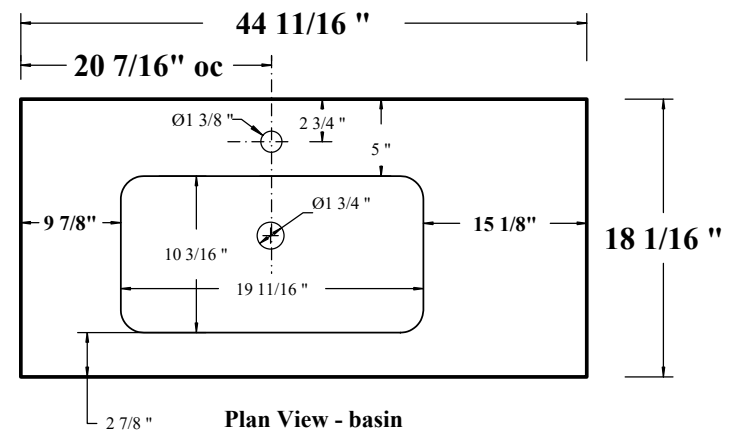

UnderGround

- ... Sizes: 113cm / 93cm / 73cm***
- ... Height: 85cm Ht, w/ legstand***
- ... White solid-surface countertop w/ 50cm integrated basin***
- ... Two drawer cabinet w/ black anodized frame & plexi shelf***
- ... Faucet: 1,2,3 or no hole***
- ... No Overflow***
- ... Optional: 70cm integrated basin can be used w/ 93 & 113cm
countertops***

LEFT HAND VANITY

RIGHT HAND VANITY

34 1/4"

Plan View - basin

Plan View - basin

LEFT HAND VANITY

RIGHT HAND VANITY

LEFT HAND VANITY