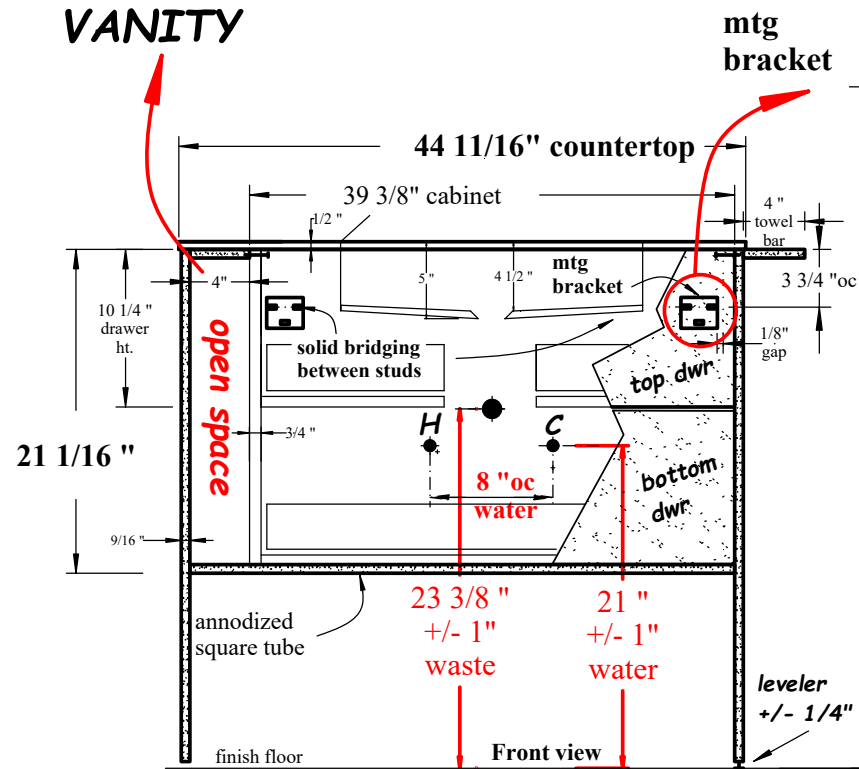

UnderGround

- ... Sizes: 113cm / 93cm / 73cm***
- ... Height: 85cm Ht, w/ legstand***
- ... White solid-surface countertop w/ 50cm integrated basin***
- ... Two drawer cabinet w/ black anodized frame & plexi shelf***
- ... Faucet: 1,2,3 or no hole***
- ... No Overflow***
- ... Optional: 70cm integrated basin can be used w/ 93 & 113cm
countertops***

LEFT HAND VANITY

RIGHT HAND VANITY

34 1/4"

Plan View - basin

Plan View - basin

LEFT HAND VANITY

RIGHT HAND VANITY

LEFT HAND VANITY

RIGHT HAND VANITY