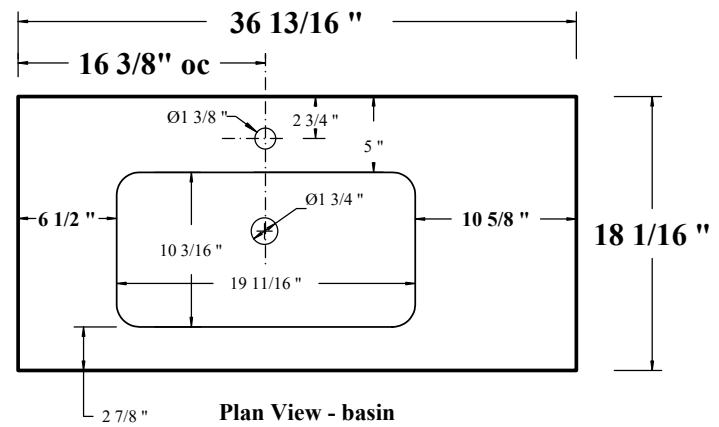

UnderGround

- ... Sizes: 113cm / 93cm / 73cm***
- ... Height: 85cm Ht, w/ legstand***
- ... White solid-surface countertop w/ 50cm integrated basin***
- ... Two drawer cabinet w/ black anodized frame & plexi shelf***
- ... Faucet: 1,2,3 or no hole***
- ... No Overflow***
- ... Optional: 70cm integrated basin can be used w/ 93 & 113cm
countertops***

LEFT HAND VANITY

RIGHT HAND VANITY

34 1/4"

Plan View - basin

Plan View - basin

LEFT HAND VANITY

RIGHT HAND VANITY

LEFT HAND VANITY