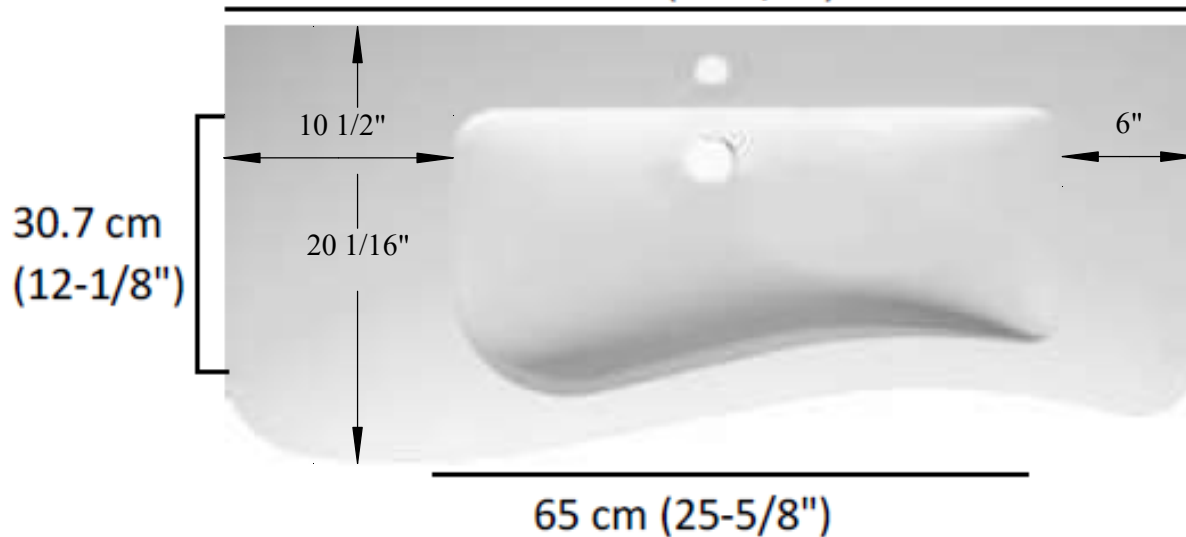

Onda

- ... Size: 60/90/105cm
- ... Symmetrical or Asymmetrical Push to Open two drawer cabinet
- ... White solid - surface countertop w/ integrated basin
- ... NO Overflow
- ... Specify 1,2,3 or NO hole faucet location

Front View

NOTE: Should installation height of vanity be changed, change WASTE & WATER rough-in dimensions accordingly.