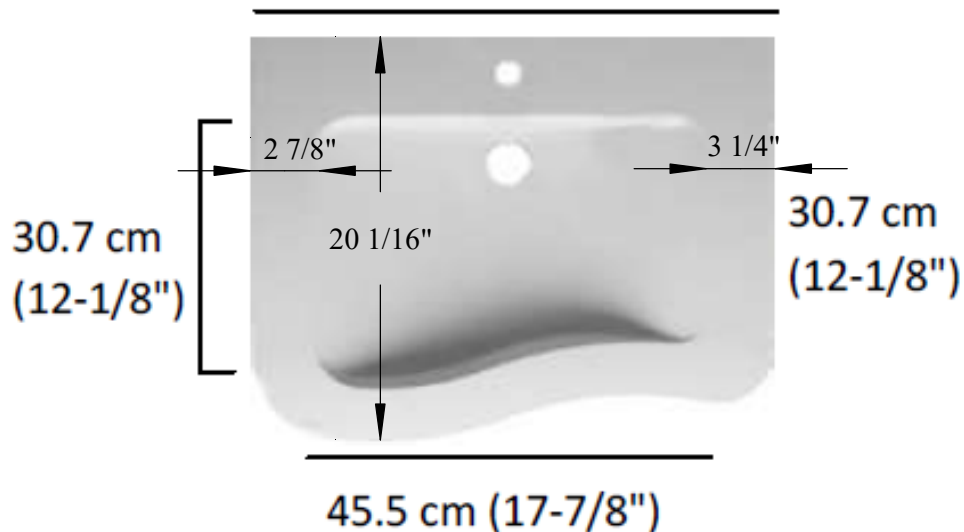

Onda

- ... Size: 60/90/105cm
- ... Symmetrical or Asymmetrical Push to Open two drawer cabinet
- ... White solid - surface countertop w/ integrated basin
- ... NO Overflow
- ... Specify 1,2,3 or NO hole faucet location

HASTINGS
TILE & BATH

Onda 60 90 105cm

HASTING TILE AND BATH
711-8 KOEHLER AVE
RONKONKOMA, NY 11779
1-800-351-0038

DATE: MJH
BY: 4/28/2020

pg 1

61cm (24")

91 cm (35-7/8")

106 cm (41-3/4")

Front View

NOTE: Should installation height of vanity be changed, change WASTE & WATER rough-in dimensions accordingly.