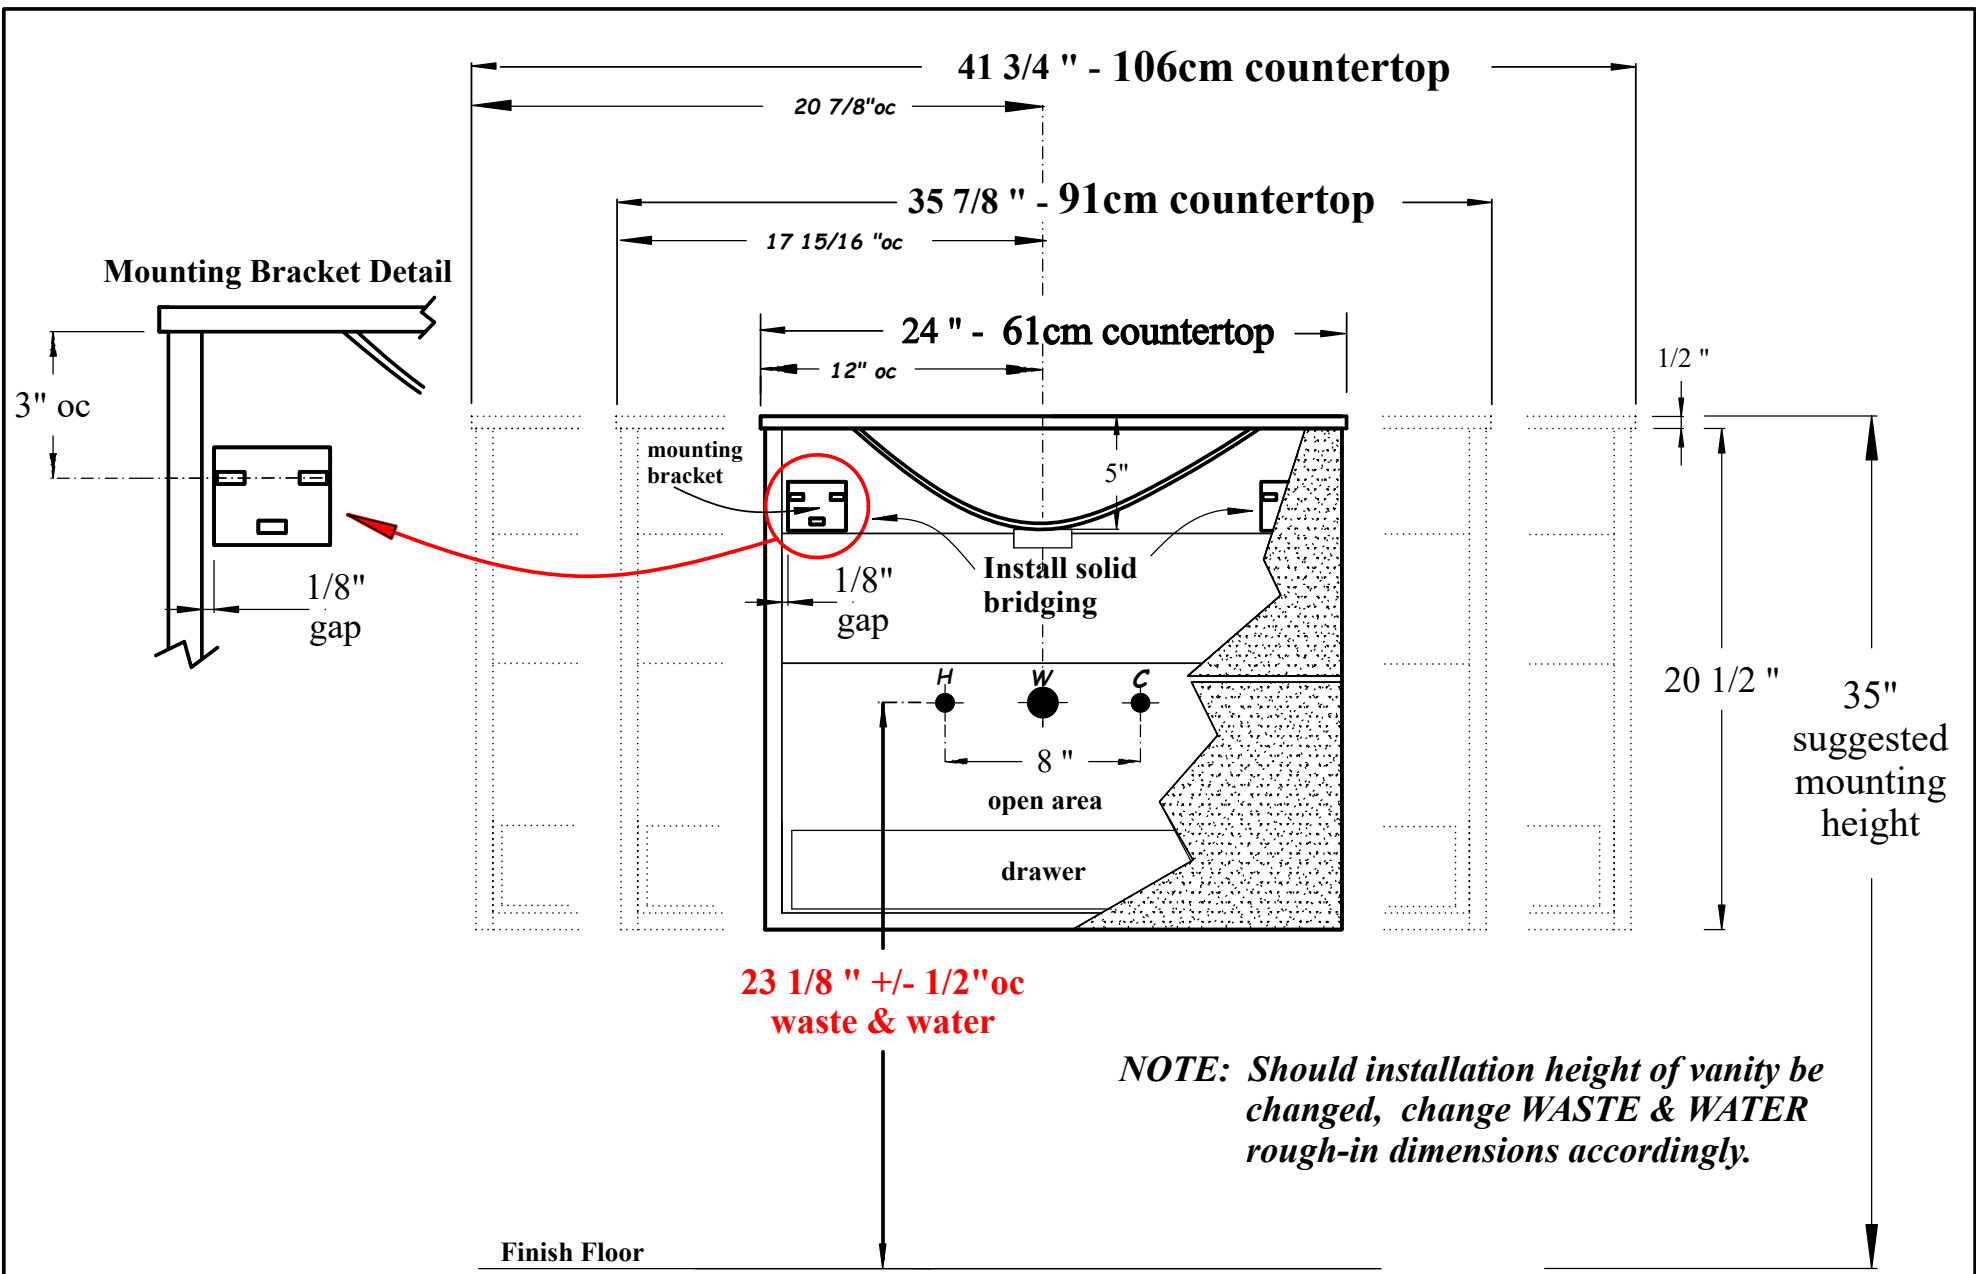

Onda

- ... Size: 60/90/105cm
- ... Symmetrical or Asymmetrical Push to Open two drawer cabinet
- ... White solid - surface countertop w/ integrated basin
- ... NO Overflow
- ... Specify 1,2,3 or NO hole faucet location

Front View

NOTE: Should installation height of vanity be changed, change WASTE & WATER rough-in dimensions accordingly.