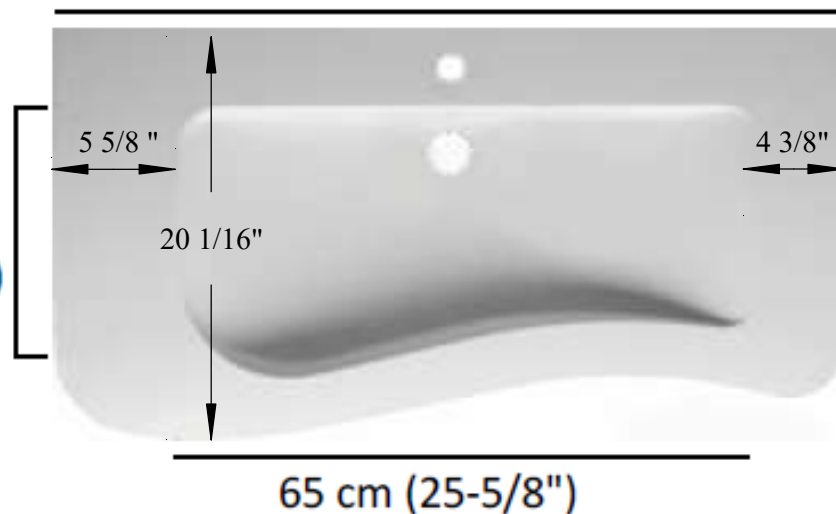

Onda

- ... Size: 60/90/105cm
- ... Symmetrical or Asymmetrical Push to Open two drawer cabinet
- ... White solid - surface countertop w/ integrated basin
- ... NO Overflow
- ... Specify 1,2,3 or NO hole faucet location

HASTINGS
TILE & BATH

Onda 60 90 105cm

HASTING TILE AND BATH
711-8 KOEHLER AVE
RONKONKOMA, NY 11779
1-800-351-0038

DATE: MJH
BY: 4/28/2020

pg 1

61cm (24")

91 cm (35-7/8")

106 cm (41-3/4")

Front View

NOTE: Should installation height of vanity be changed, change WASTE & WATER rough-in dimensions accordingly.