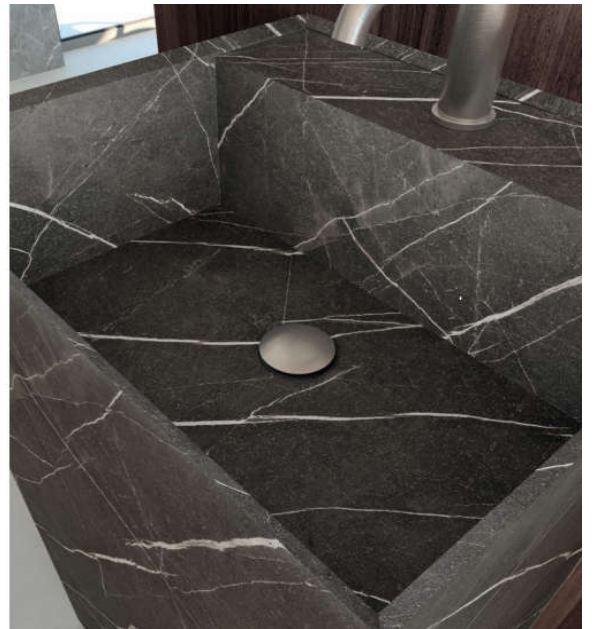

Urban Kant pedestal basin in HPL Pulpis scuro (TKJ)