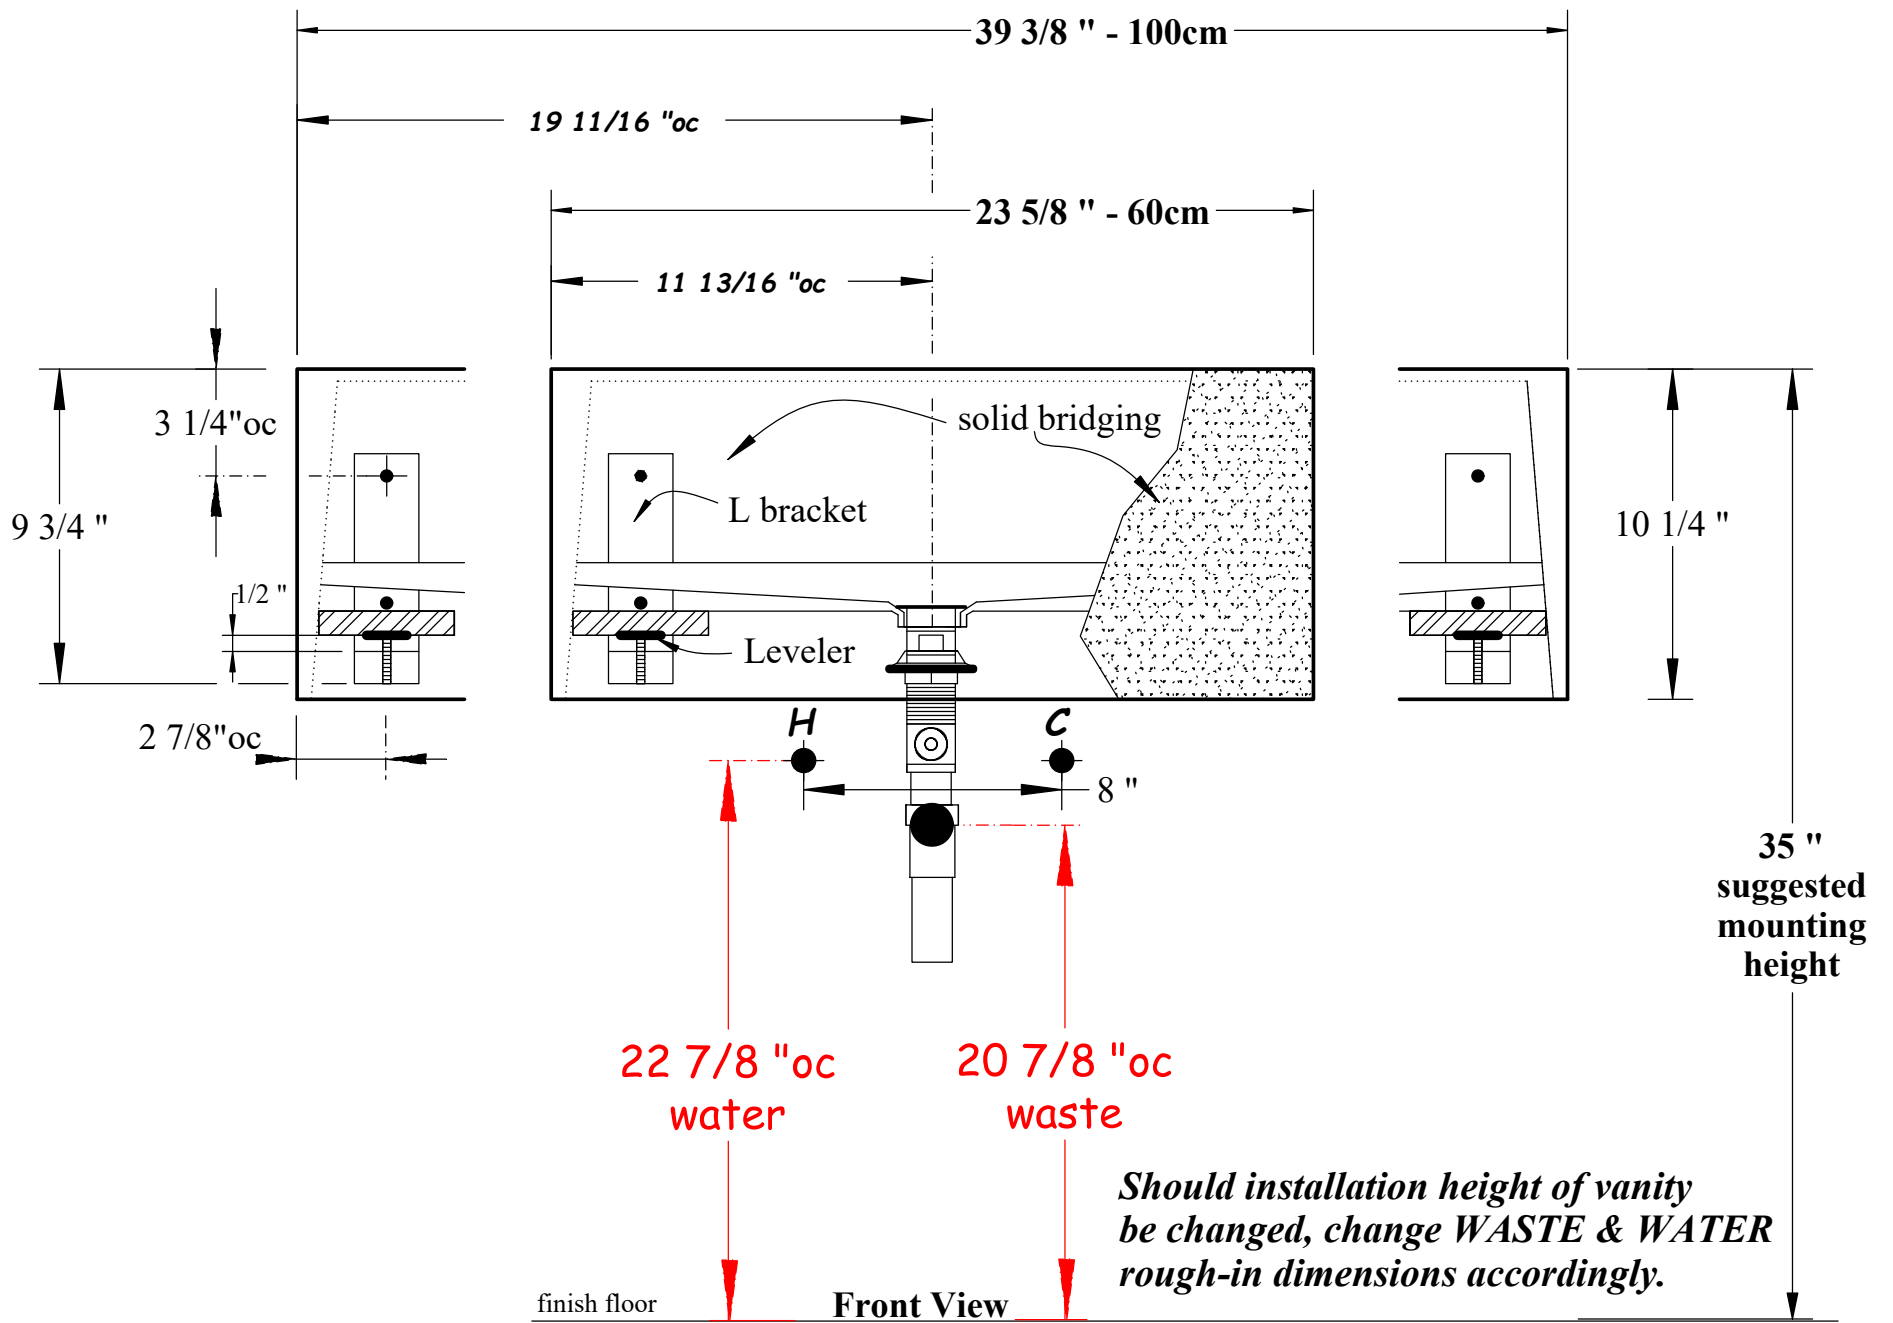

HASTINGS
TILE & BATH

Cubik Basin - 60/100cm

HASTING TILE AND BATH
711-8 KOEHLER AVE
RONKONKOMA, NY 11779
1-800-351-0038

DATE: 6/2/20
BY: MJH

pg 1

Front View - Side Cabinets

Front View - Wall Storage Column 70/160cm