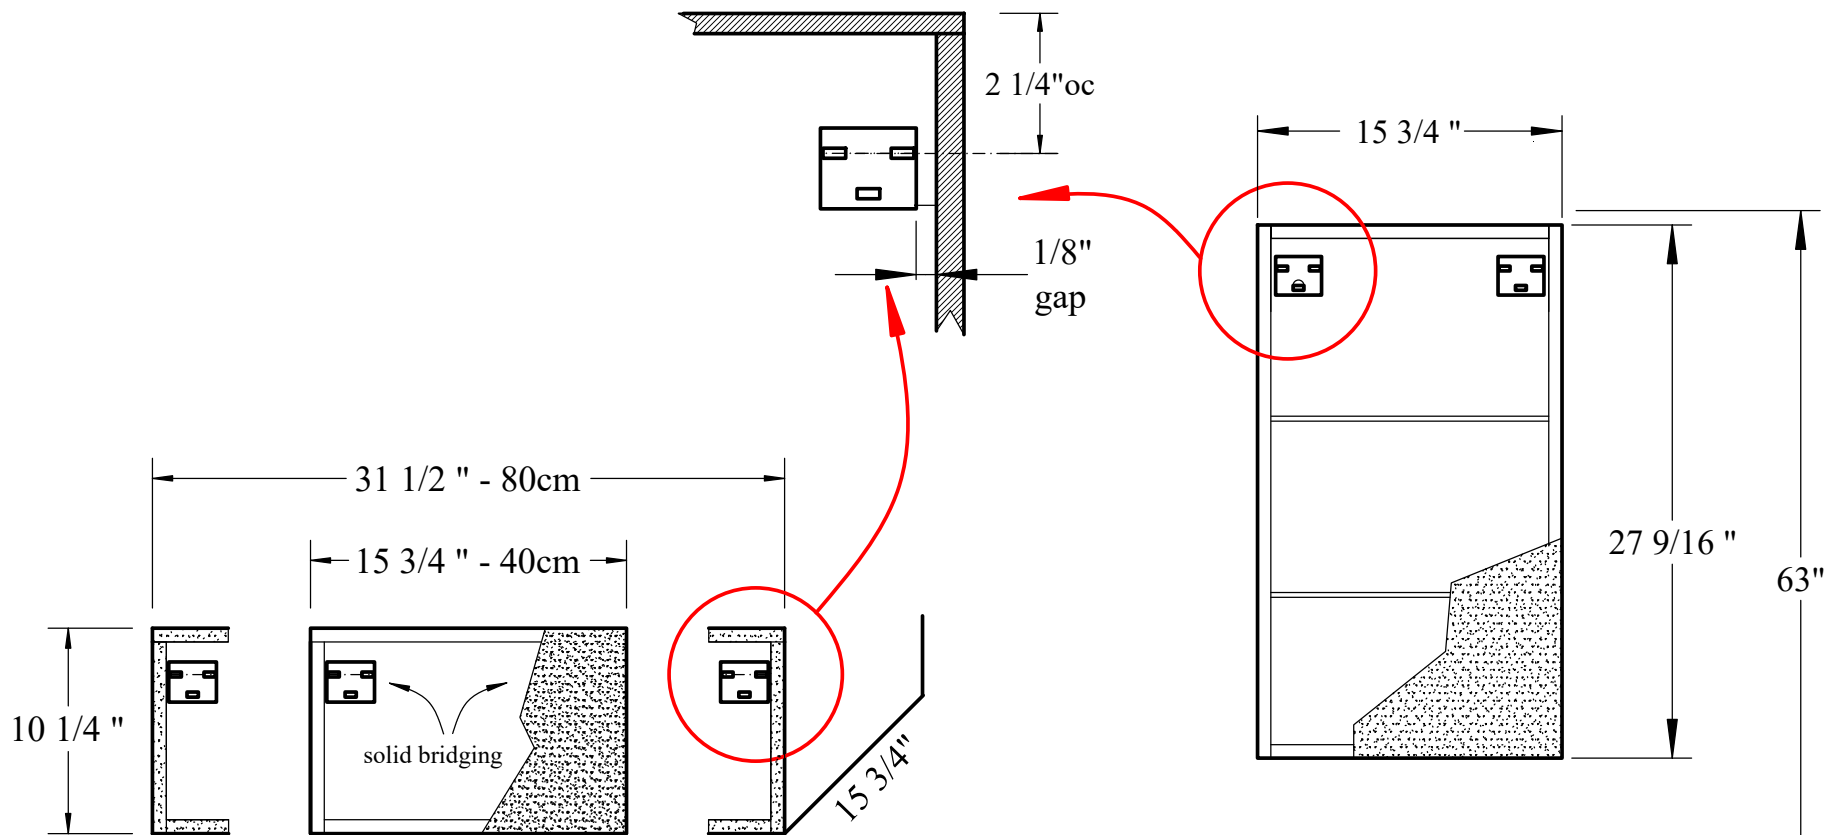

HASTINGS
TILE & BATH

Cubik Basin - 60/100cm

HASTING TILE AND BATH
711-8 KOEHLER AVE
RONKONKOMA, NY 11779
1-800-351-0038

DATE: 6/2/20
BY: MJH

pg 1

Front View - Side Cabinets

Front View - Wall Storage Column 70/160cm