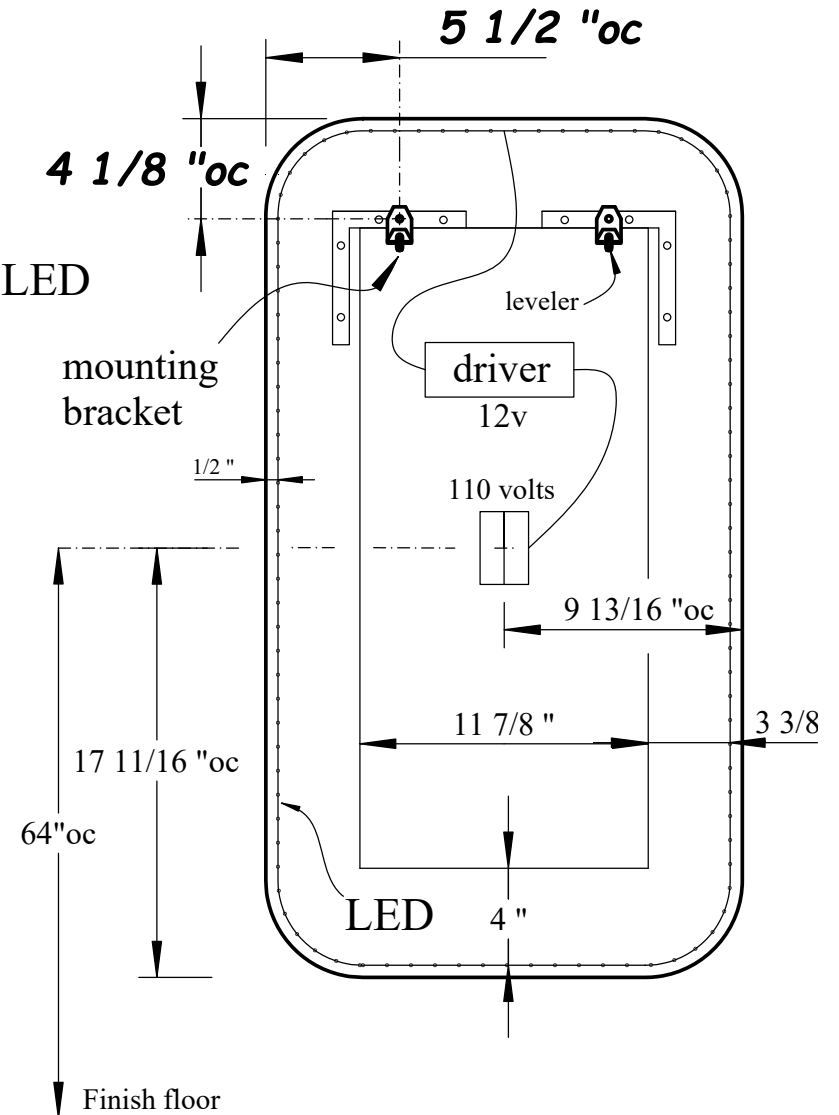

Front View

Side View

Rear View

- ... LED back lit mirror
- ... hardwire to wall switch
- ... Driver: SNP30-12vf(UL)

HASTINGS
TILE & BATH

R80 Mirror

HASTING TILE AND BATH
711-8 KOEHLER AVE
RONKONKOMA, NY 11779
1-800-351-0038