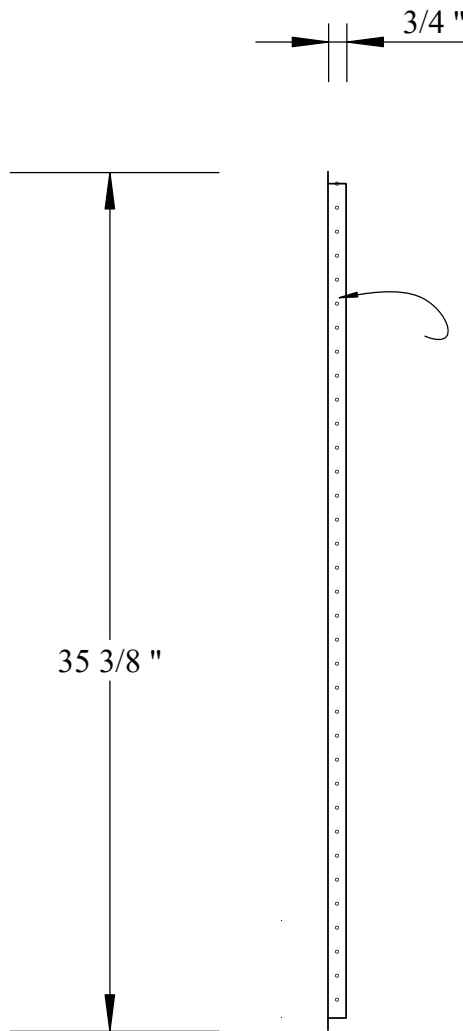

Front View

Side View

Rear View

- ... LED back lit mirror
- ... hardwire to wall switch
- ... Driver: SNP30-12vf(UL)

HASTINGS
TILE & BATH

R80 Mirror

HASTING TILE AND BATH
711-8 KOEHLER AVE
RONKONKOMA, NY 11779
1-800-351-0038