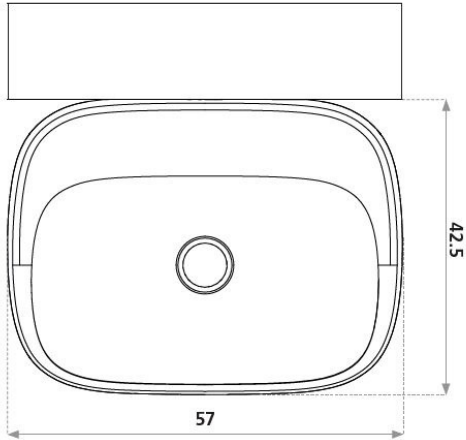

Date of Purchase: \_\_\_\_\_

To convert sizes to inches, divide by 2.54

**Rough plumbing**

Standard drain wall connections.  
P trap 5 and drain 4 are included

20" to 23"

- Waste center line of 20" to 23" off finished floor
- Water lines for deck mounted faucet should be 23-25" off finished floor with a 4" spread

**To convert sizes to inches, divide by 2.54**

Installed against the wall

Installed with optional siphon cover

▬fori rubinetteria ▬faucet holes  
▬armaturenbohrungen ▬trous robinets

▬versione 1 foro  
▬1 hole version  
▬version mit 1 bohrung  
▬version 1 trou