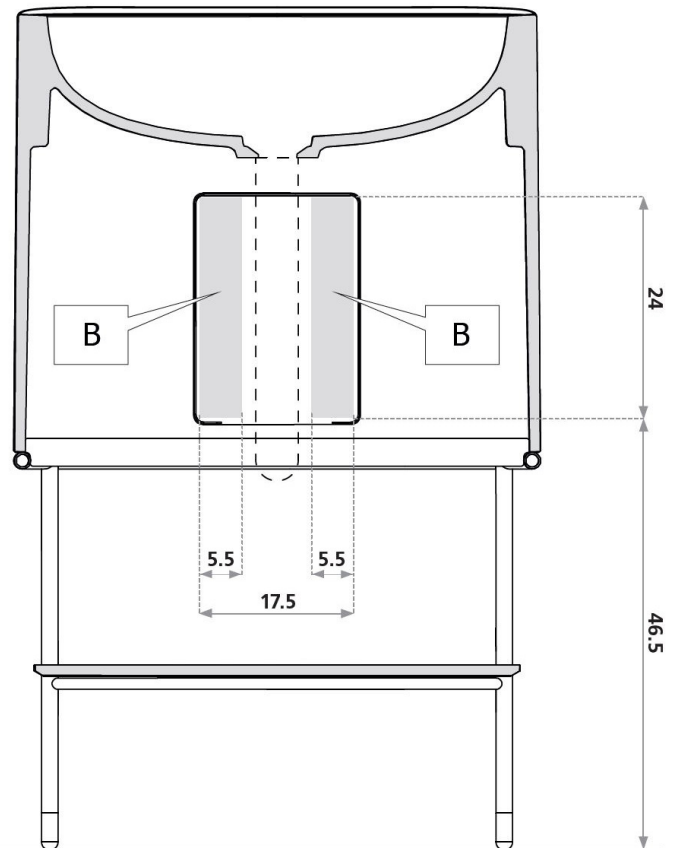

Date of Purchase: \_\_\_\_\_

To convert sizes to inches, divide by 2.54

**Rough plumbing**

Standard drain wall connections.  
P trap 5 and drain 4 are included

20" to 23"

- Waste center line of 20" to 23" off finished floor
- Water lines for deck mounted faucet should be 23-25" off finished floor with a 4" spread

**To convert sizes to inches, divide by 2.54**

Installed against the wall

Installed with optional siphon cover

▬fori rubinetteria ▬faucet holes  
▬armaturenbohrungen ▬trous robinets

▬versione 1 foro  
▬1 hole version  
▬version mit 1 bohrung  
▬version 1 trou