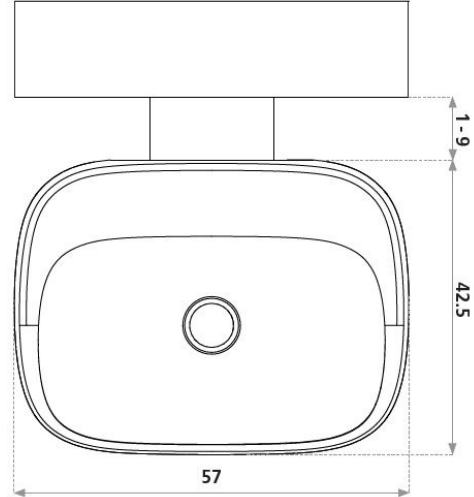

Date of Purchase: \_\_\_\_\_

To convert sizes to inches, divide by 2.54

**Rough plumbing**

Standard drain wall connections.  
P trap 5 and drain 4 are included

20" to 23"

- Waste center line of 20" to 23" off finished floor
- Water lines for deck mounted faucet should be 23-25" off finished floor with a 4" spread

**To convert sizes to inches, divide by 2.54**

Installed against the wall

Installed with optional siphon cover

▬fori rubinetteria ▬faucet holes  
▬armaturenbohrungen ▬trous robinets

▬versione 1 foro  
▬1 hole version  
▬version mit 1 bohrung  
▬version 1 trou