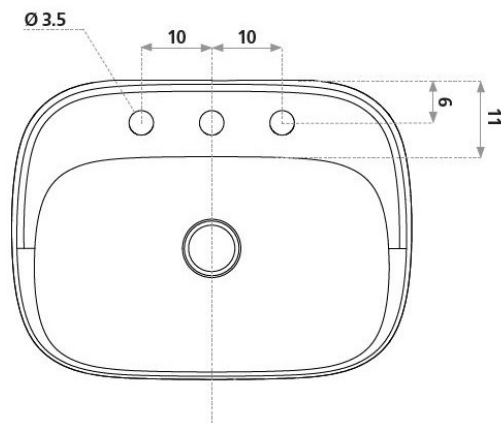

Date of Purchase: \_\_\_\_\_

To convert sizes to inches, divide by 2.54

**Rough plumbing**

Standard drain wall connections.  
P trap 5 and drain 4 are included

20" to 23"

- Waste center line of 20" to 23" off finished floor
- Water lines for deck mounted faucet should be 23-25" off finished floor with a 4" spread

**To convert sizes to inches, divide by 2.54**

Installed against the wall

Installed with optional siphon cover

▬fori rubinetteria ▬faucet holes  
▬armaturenbohrungen ▬trous robinets

▬versione 1 foro  
▬1 hole version  
▬version mit 1 bohrung  
▬version 1 trou