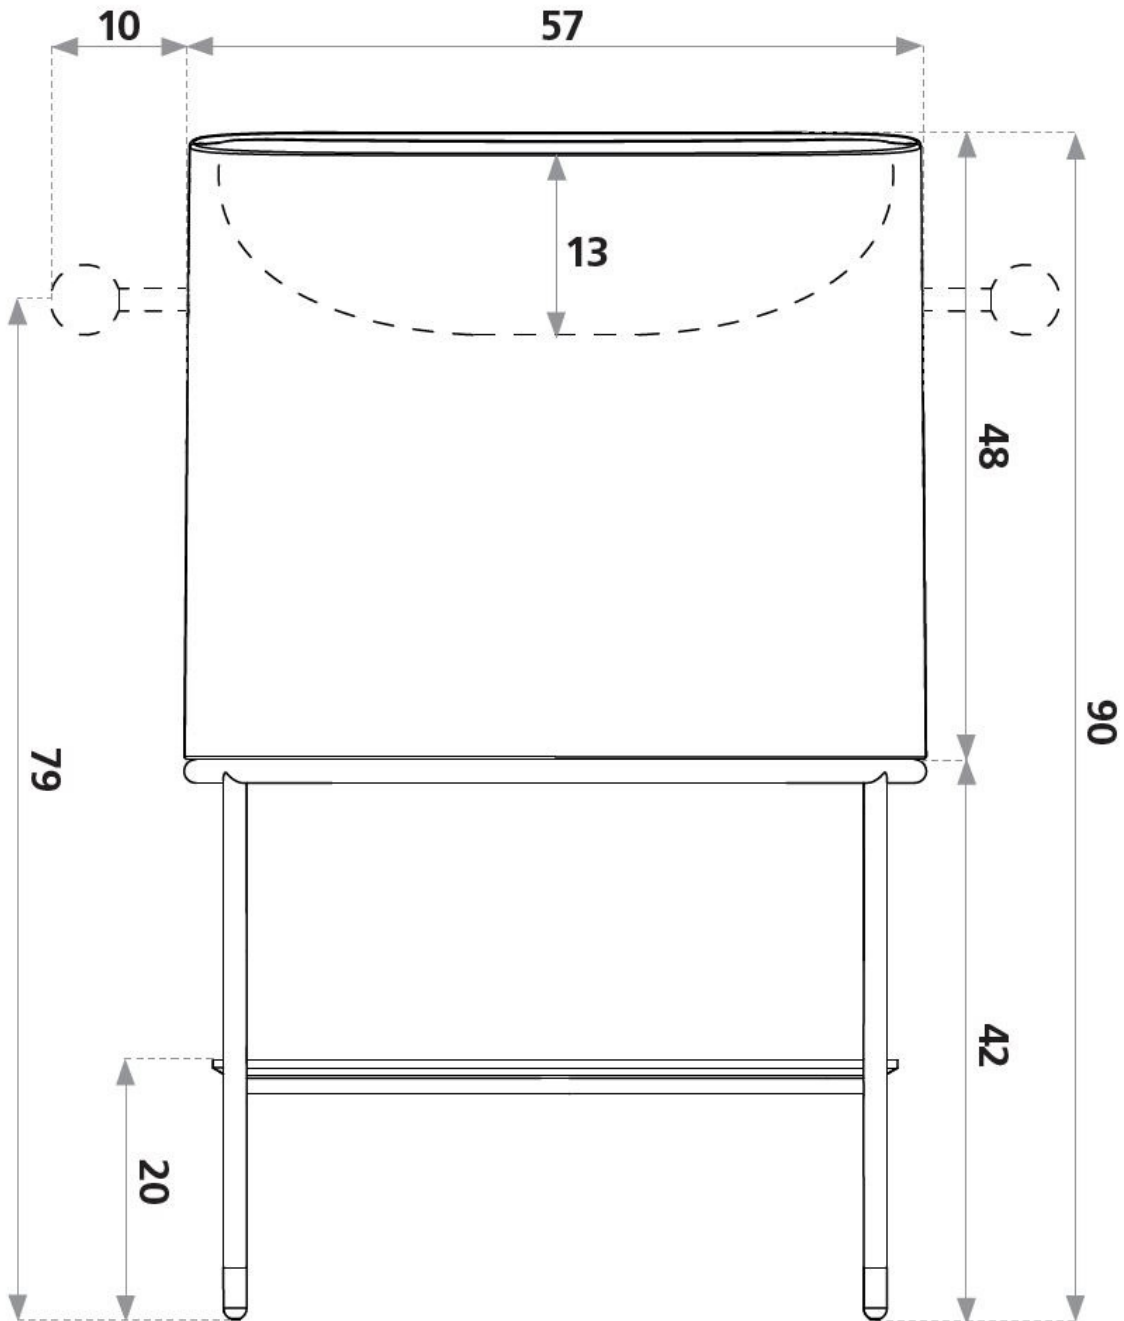

## Allegro Console Size and Plumbing

**Installer: This booklet must be given to the product owner.**

**Please note important information below:**

Distributor Name & Location: \_\_\_\_\_

Model Number: \_\_\_\_\_

Date of Purchase: \_\_\_\_\_

To convert sizes to inches, divide by 2.54

**Rough plumbing**

Standard drain wall connections.  
P trap 5 and drain 4 are included

20" to 23"

- Waste center line of 20" to 23" off finished floor
- Water lines for deck mounted faucet should be 23-25" off finished floor with a 4" spread

**To convert sizes to inches, divide by 2.54**

Installed against the wall

Installed with optional siphon cover

▬fori rubinetteria ▬faucet holes  
▬armaturenbohrungen ▬trous robinets

▬versione 1 foro  
▬1 hole version  
▬version mit 1 bohrung  
▬version 1 trou