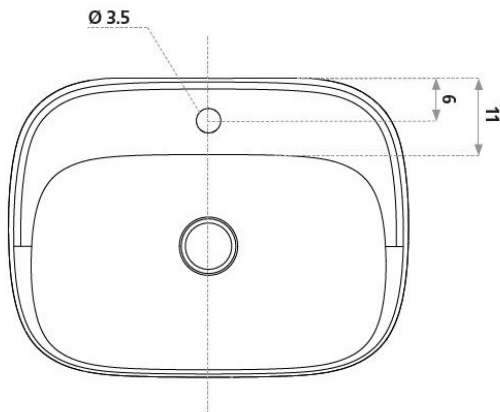

Date of Purchase: \_\_\_\_\_

To convert sizes to inches, divide by 2.54

**Rough plumbing**

Standard drain wall connections.  
P trap 5 and drain 4 are included

20" to 23"

- Waste center line of 20" to 23" off finished floor
- Water lines for deck mounted faucet should be 23-25" off finished floor with a 4" spread

**To convert sizes to inches, divide by 2.54**

Installed against the wall

Installed with optional siphon cover

▬fori rubinetteria ▬faucet holes  
▬armaturenbohrungen ▬trous robinets

▬versione 1 foro  
▬1 hole version  
▬version mit 1 bohrung  
▬version 1 trou