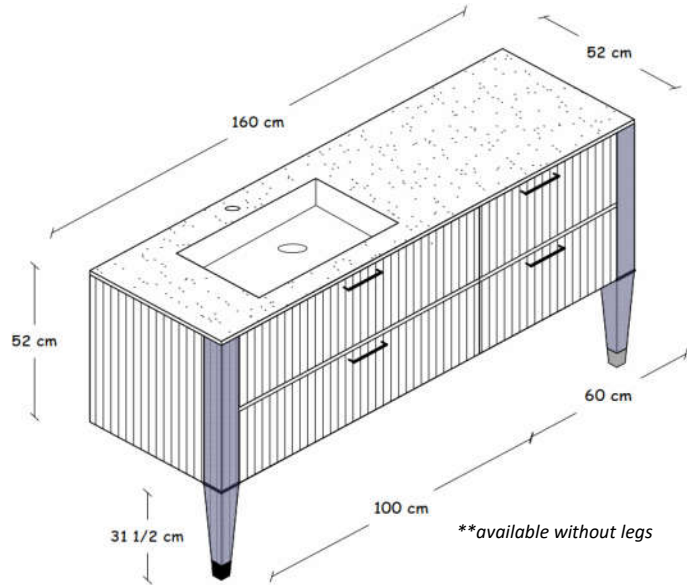

*all depths are 52 cm (20-1/2")*

**Sink base cabinets**

one-drawer cabinets 26 cm (10-1/4") height		
60 cm	23-5/8"	LAME-1DW-60-LACM
80 cm	31-1/2"	LAME-1DW-80-LACM
100 cm	39-3/8"	LAME-1DW-100-LACM
120 cm	47-1/4"	LAME-1DW-120-LACM

two-drawer cabinets 52 cm (20-1/2) height		
60 cm	23-5/8"	LAME-2DW-60-LACM
80 cm	31-1/2"	LAME-2DW-80-LACM
100 cm	39-3/8"	LAME-2DW-100-LACM
120 cm	47-1/4"	LAME-2DW-120-LACM

**Side cabinets**

one-drawer cabinets 26 cm (10-1/4") height		
40 cm	15-3/4"	LAME-1DW-SIDE-40-LACM
60 cm	23-5/8"	LAME-1DW-SIDE-60-LACM
80 cm	31-1/2"	LAME-1DW-SIDE-80-LACM
100 cm	39-3/8"	LAME-1DW-SIDE-100-LACM
120 cm	47-1/4"	LAME-1DW-SIDE-120-LACM

two-drawer cabinets 52 cm (20-1/2) height		
40 cm	15-3/4"	LAME-2DW-SIDE-40-LACM
60 cm	23-5/8"	LAME-2DW-SIDE-60-LACM
80 cm	31-1/2"	LAME-2DW-SIDE-80-LACM
100 cm	39-3/8"	LAME-2DW-SIDE-100-LACM
120 cm	47-1/4"	LAME-2DW-SIDE-120-LACM

*-specify handle finish: gold or silver*

**Side Panels (optional)**

1 Drawer		
26 cm	10-1/4" H	LAME-SIDEPANEL-1DW-LACM-

2 Drawer		
52 cm	20-1/2" H	LAME-SIDEPANEL-2DW-LACM-

*\* All 6 patterns are available: Silk, Plisse, Gessato, Oxford, Piquet, Galles  
\* Side panels add an additional 10cm (3-15/16") to the overall length of the vanity*