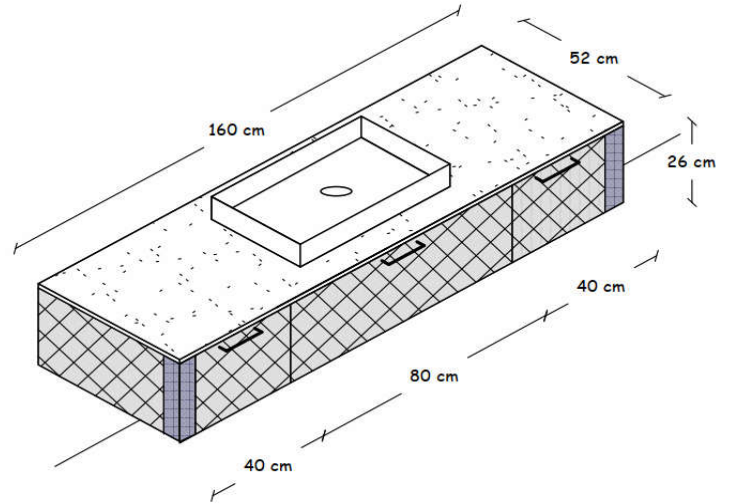

all depths are 52 cm (20-1/2")

Sink base cabinets

one-drawer cabinets 26 cm (10-1/4") height		
60 cm	23-5/8"	LAME-1DW-60-LACG
80 cm	31-1/2"	LAME-1DW-80-LACG
100 cm	39-3/8"	LAME-1DW-100-LACG
120 cm	47-1/4"	LAME-1DW-120-LACG

two-drawer cabinets 52 cm (20-1/2) height		
60 cm	23-5/8"	LAME-2DW-60-LACG
80 cm	31-1/2"	LAME-2DW-80-LACG
100 cm	39-3/8"	LAME-2DW-100-LACG
120 cm	47-1/4"	LAME-2DW-120-LACG

Side cabinets

one-drawer cabinets 26 cm (10-1/4") height		
40 cm	15-3/4"	LAME-1DW-SIDE-40-LACG
60 cm	23-5/8"	LAME-1DW-SIDE-60-LACG
80 cm	31-1/2"	LAME-1DW-SIDE-80-LACG
100 cm	39-3/8"	LAME-1DW-SIDE-100-LACG
120 cm	47-1/4"	LAME-1DW-SIDE-120-LACG

two-drawer cabinets 52 cm (20-1/2) height		
40 cm	15-3/4"	LAME-2DW-SIDE-40-LACG
60 cm	23-5/8"	LAME-2DW-SIDE-60-LACG
80 cm	31-1/2"	LAME-2DW-SIDE-80-LACG
100 cm	39-3/8"	LAME-2DW-SIDE-100-LACG
120 cm	47-1/4"	LAME-2DW-SIDE-120-LACG

-specify handle finish: gold or silver