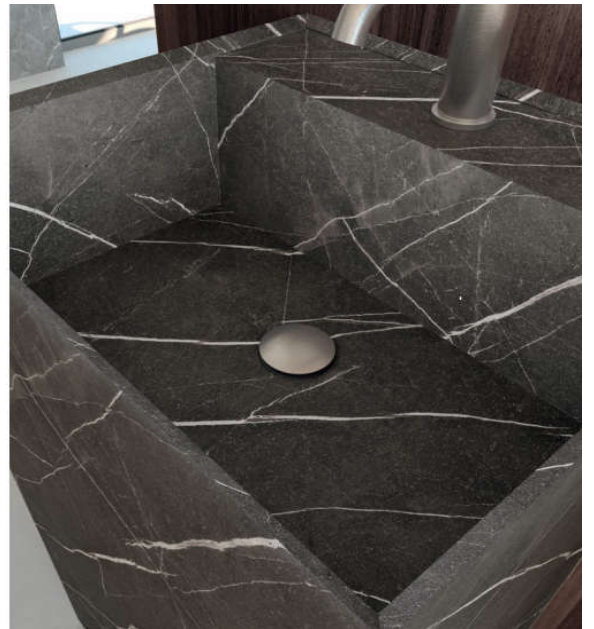

Exclusive, luxurious and refined Urban Pedestals showcase finely detail crisp lines and mitered basin edges offered in matte black or matte white corian as well as in a large selection of porcelain finishes and select high pressure laminate finishes.

Urban Pedestals Basins

Urban Pedestals

Urban Kant pedestal basin in marble porcelain Calacatta (TQD)

Urban Kant pedestal basin in HPL Pulpis scuro (TKJ)

Porcelain

Stone

CALCE

Bianco - TQN