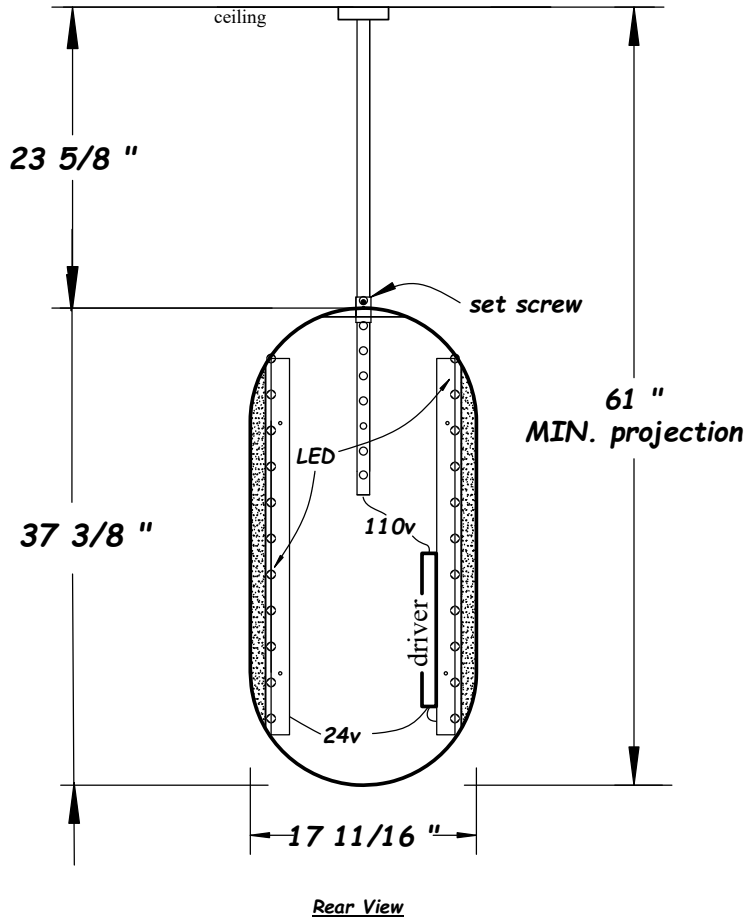

Punto - M - LED lighting
Ceiling supported w/ adjustable bar

HASTING TILE AND BATH
711-8 KOEHLER AVE
RONKONKOMA, NY 11779
1-800-351-0038

DATE: 6/6/22
BY: mjh

pg 2/4

Driver: SNP 60-24vf-1(UL)

Hastings
Tile & Bath