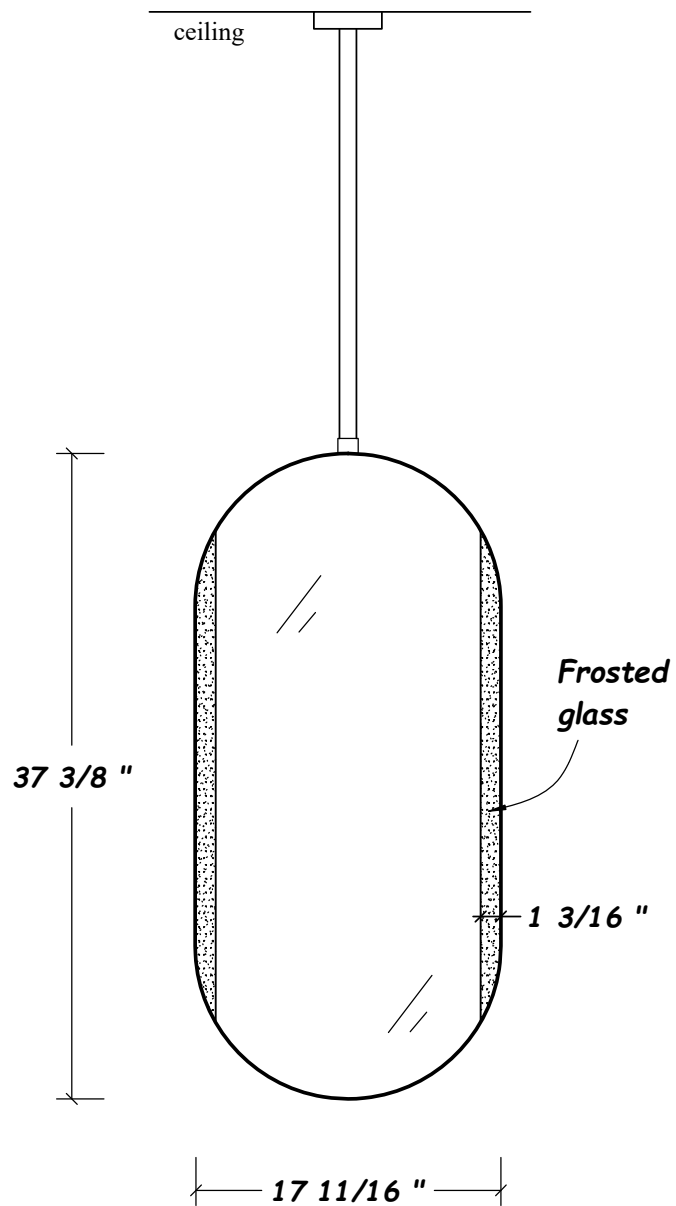

Hastings
Tile & Bath

Punto - M - LED lighting
Ceiling supported w/ adjustable bar

HASTING TILE AND BATH
711-8 KOEHLER AVE
RONKONKOMA, NY 11779
1-800-351-0038

DATE: 6/6/22
BY: mjh

pg 1/4

Front View

Hastings
Tile & Bath