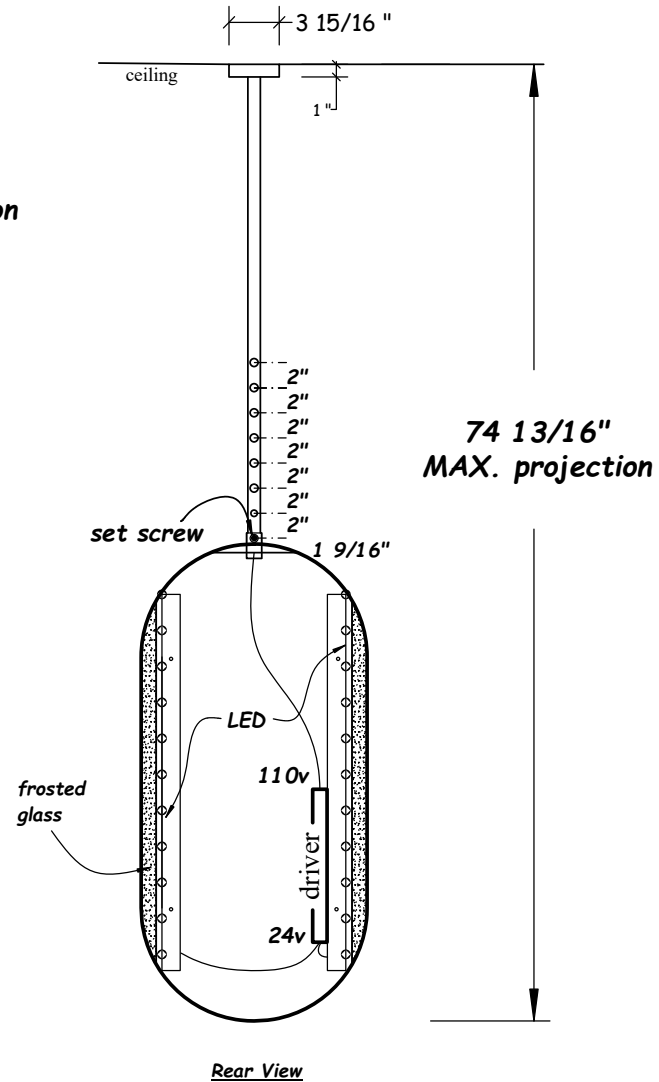

Punto - M - LED lighting
Ceiling supported w/ adjustable bar

HASTING TILE AND BATH
711-8 KOEHLER AVE
RONKONKOMA, NY 11779
1-800-351-0038

DATE: 6/6/22
BY: mjh

pg 2/4

Driver: SNP 60-24vf-1(UL)

Hastings
Tile & Bath